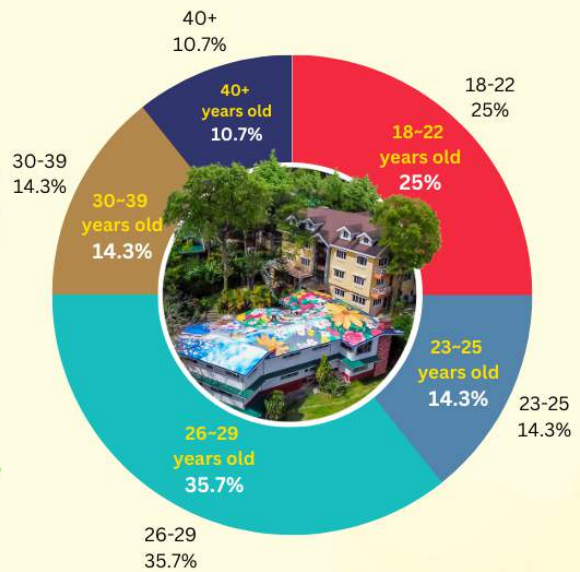

- 24 ESL
- IELTS
- TOEIC
- IELTS GUARANTEE
- TOEIC GUARANTEE

APIBECI CITY CAMPUS

MONTH OF OCTOBER

Nationality Rate

- Japanese
- Vietnamese
- Taiwanese
- Korean
- Saudi Arabian
- Chinese

Age Rate

- 18~22 years old
- 40~49 years old
- 23~25 years old
- 50+ years old
- 26~29 years old
- 30~39 years old

Course Rate

- SPEED ESL
- FLEXI SPEED ESL
- SPEED LITE ESL

APIBECI CAFE CAMPUS

MONTH OF OCTOBER

Nationality Rate

- Japanese
- Saudi Arabian
- Taiwanese
- Korean
- Vietnamese

Age Rate

- 18~22 years old
- 30~39 years old
- 23~25 years old
- 40+ years old
- 26~29 years old