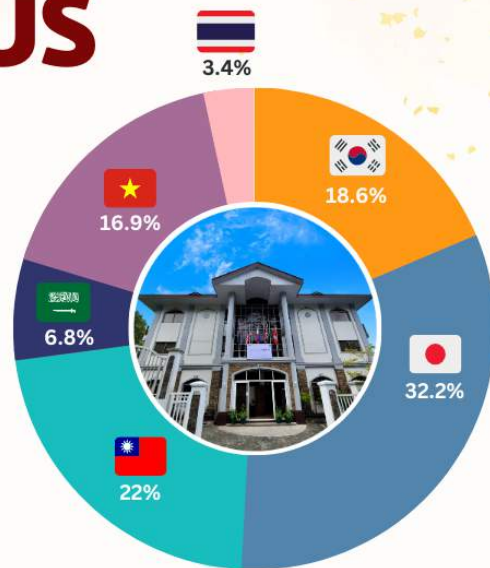

APIBECI

SPARTA | CAFE | CITY

Nationality Rate

- Chinese
- Japanese
- Taiwanese
- Saudi Arabian
- Vietnamese
- Thai
- Korean

Most Enrolled Course Duration

MONTH OF
OCTOBER

APIBECI CAFE CAMPUS

Gender Rate

■ Female ■ Male

APIBECI SPARTA CAMPUS

Gender Rate

■ Female ■ Male

APIBECI CITY CAMPUS

Gender Rate

■ Female ■ Male

APIBECI SPARTA CAMPUS

MONTH OF OCTOBER

Nationality Rate

- Japanese
- Vietnamese
- Taiwanese
- Thai
- Saudi Arabian
- Korean

Age Rate

- 18~22 years old
- 30~39 years old
- 23~25 years old
- 40+ years old
- 26~29 years old

Course Rate

- 24 ESL
- IELTS
- TOEIC
- IELTS GUARANTEE
- TOEIC GUARANTEE

APIBECI CITY CAMPUS

MONTH OF OCTOBER

Nationality Rate

- Japanese
- Vietnamese
- Taiwanese
- Korean
- Saudi Arabian
- Chinese

Age Rate

- 18~22 years old
- 40~49 years old
- 23~25 years old
- 50+ years old
- 26~29 years old
- 30~39 years old