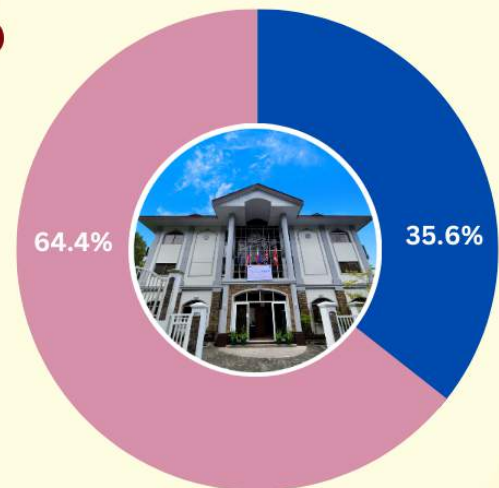

APIBECI

SPARTA | CAFE | CITY

Nationality Rate

- Chinese
- Japanese
- Taiwanese
- Saudi Arabian
- Vietnamese
- Thai
- Korean

Most Enrolled Course Duration

MONTH OF
OCTOBER

APIBECI CAFE CAMPUS

Gender Rate

■ Female ■ Male

APIBECI SPARTA CAMPUS

Gender Rate

■ Female ■ Male

APIBECI CITY CAMPUS

Gender Rate

■ Female ■ Male

APIBECI SPARTA CAMPUS

MONTH OF OCTOBER

Nationality Rate

- Japanese
- Vietnamese
- Taiwanese
- Thai
- Saudi Arabian
- Korean

Age Rate

- 18~22 years old
- 30~39 years old
- 23~25 years old
- 40+ years old
- 26~29 years old

Course Rate