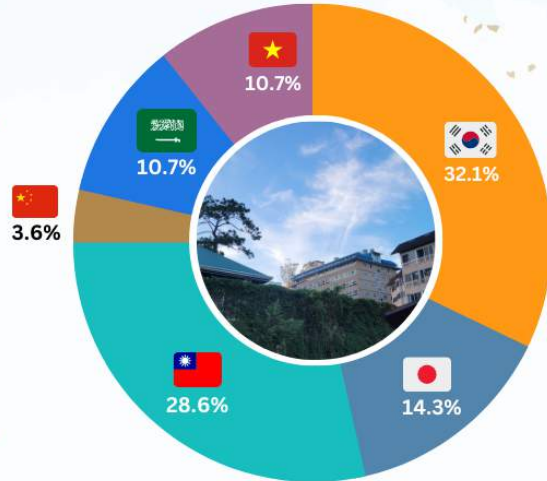

- 24 ESL
- IELTS
- TOEIC
- IELTS GUARANTEE
- TOEIC GUARANTEE

APIBECI CITY CAMPUS

MONTH OF OCTOBER

Nationality Rate

- Japanese
- Vietnamese
- Taiwanese
- Korean
- Saudi Arabian
- Chinese

Age Rate

- 18~22 years old
- 40~49 years old
- 23~25 years old
- 50+ years old
- 26~29 years old
- 30~39 years old

Course Rate

- SPEED ESL
- FLEXI SPEED ESL
- SPEED LITE ESL

APIBECI CAFE CAMPUS

MONTH OF OCTOBER

Nationality Rate

- Japanese
- Saudi Arabian
- Taiwanese
- Korean
- Vietnamese

Age Rate

- 18~22 years old
- 30~39 years old
- 23~25 years old
- 40+ years old
- 26~29 years old