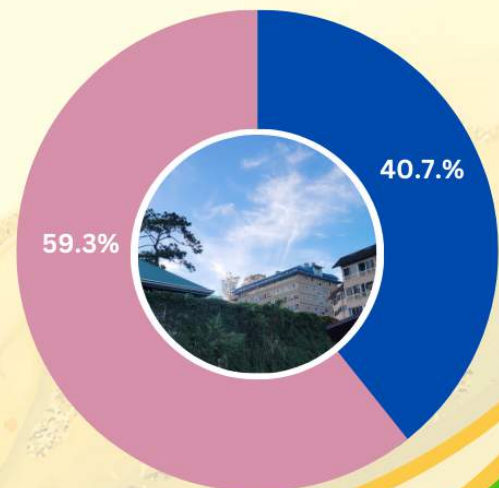

■ Female ■ Male

APIBECI SPARTA CAMPUS

Gender Rate

■ Female ■ Male

APIBECI CITY CAMPUS

Gender Rate

■ Female ■ Male

APIBECI SPARTA CAMPUS

MONTH OF OCTOBER

Nationality Rate

- Japanese
- Vietnamese
- Taiwanese
- Thai
- Saudi Arabian
- Korean

Age Rate

- 18~22 years old
- 30~39 years old
- 23~25 years old
- 40+ years old
- 26~29 years old

Course Rate