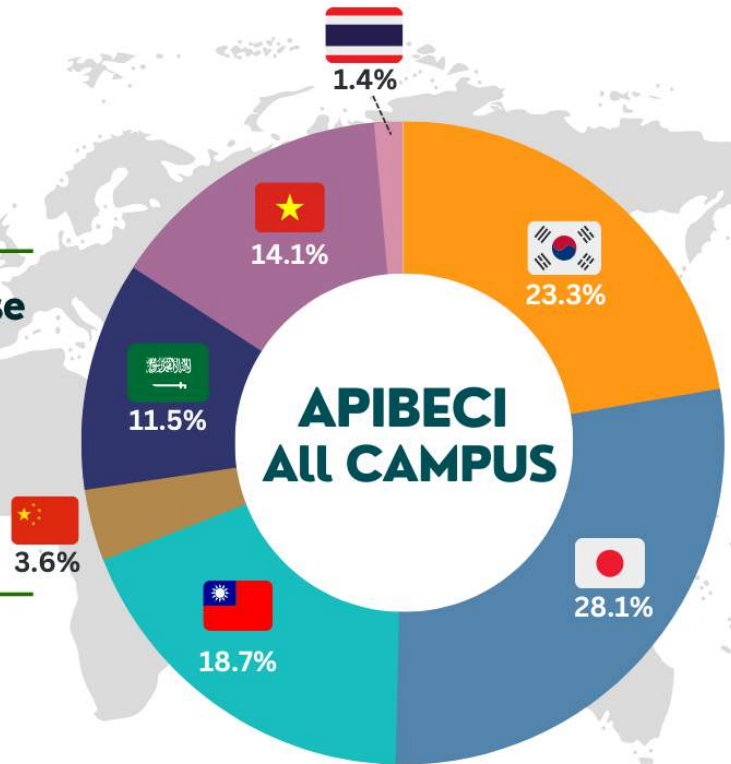

APIBECI

SPARTA | CAFE | CITY

Nationality Rate

- Chinese
- Japanese
- Taiwanese
- Saudi Arabian
- Vietnamese
- Thai
- Korean

Most Enrolled Course Duration

MONTH OF
OCTOBER

APIBECI CAFE CAMPUS

Gender Rate

■ Female ■ Male

APIBECI SPARTA CAMPUS

Gender Rate

■ Female ■ Male

APIBECI CITY CAMPUS

Gender Rate

■ Female ■ Male

APIBECI SPARTA CAMPUS

MONTH OF OCTOBER

Nationality Rate

- Japanese
- Vietnamese
- Taiwanese
- Thai
- Saudi Arabian
- Korean

Age Rate

- 18~22 years old
- 30~39 years old
- 23~25 years old
- 40+ years old
- 26~29 years old

Course Rate

Course Rate

- SPEED ESL
- FLEXI SPEED ESL
- SPEED LITE ESL

APIBECI CAFE CAMPUS

MONTH OF OCTOBER

Nationality Rate

- Japanese
- Saudi Arabian
- Taiwanese
- Korean
- Vietnamese

Age Rate

- 18~22 years old
- 30~39 years old
- 23~25 years old
- 40+ years old
- 26~29 years old