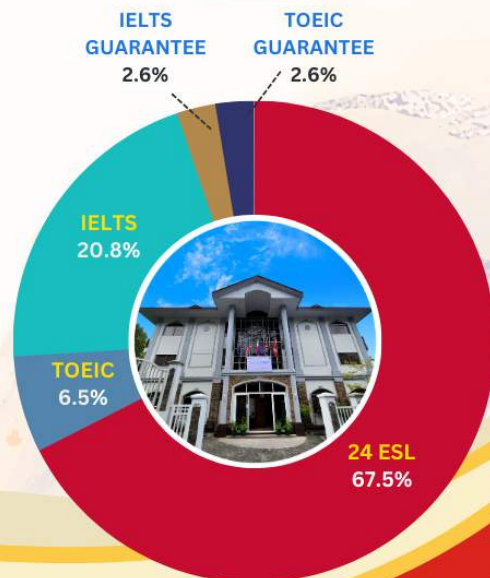

MONTH OF OCTOBER

Nationality Rate

- Japanese
- Vietnamese
- Taiwanese
- Thai
- Saudi Arabian
- Korean

Age Rate

- 18~22 years old
- 30~39 years old
- 23~25 years old
- 40+ years old
- 26~29 years old

Course Rate

- 24 ESL
- IELTS
- TOEIC
- IELTS GUARANTEE
- TOEIC GUARANTEE

APIBECI CITY CAMPUS

MONTH OF OCTOBER

Nationality Rate

- Japanese
- Vietnamese
- Taiwanese
- Korean
- Saudi Arabian
- Chinese

Age Rate

- 18~22 years old
- 40~49 years old
- 23~25 years old
- 50+ years old
- 26~29 years old
- 30~39 years old

Course Rate

- SPEED ESL
- FLEXI SPEED ESL
- SPEED LITE ESL

APIBECI CAFE CAMPUS

MONTH OF OCTOBER

Nationality Rate

- Japanese
- Saudi Arabian
- Taiwanese
- Korean
- Vietnamese

Age Rate

- 18~22 years old
- 30~39 years old
- 23~25 years old
- 40+ years old
- 26~29 years old