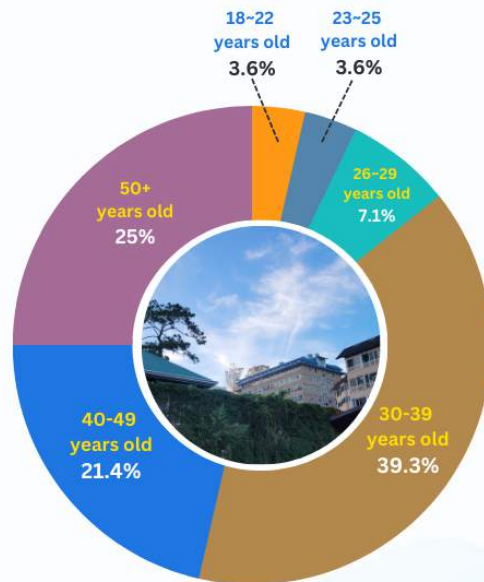

MONTH OF OCTOBER

Nationality Rate

- Japanese
- Vietnamese
- Taiwanese
- Thai
- Saudi Arabian
- Korean

Age Rate

- 18~22 years old
- 30~39 years old
- 23~25 years old
- 40+ years old
- 26~29 years old

Course Rate

- 24 ESL
- IELTS
- TOEIC
- IELTS GUARANTEE
- TOEIC GUARANTEE

APIBECI CITY CAMPUS

MONTH OF OCTOBER

Nationality Rate

- Japanese
- Vietnamese
- Taiwanese
- Korean
- Saudi Arabian
- Chinese

Age Rate

- 18~22 years old
- 40~49 years old
- 23~25 years old
- 50+ years old
- 26~29 years old
- 30~39 years old

Course Rate

- SPEED ESL
- FLEXI SPEED ESL
- SPEED LITE ESL

APIBECI CAFE CAMPUS

MONTH OF OCTOBER

Nationality Rate

- Japanese
- Saudi Arabian
- Taiwanese
- Korean
- Vietnamese

Age Rate

- 18~22 years old
- 30~39 years old
- 23~25 years old
- 40+ years old
- 26~29 years old