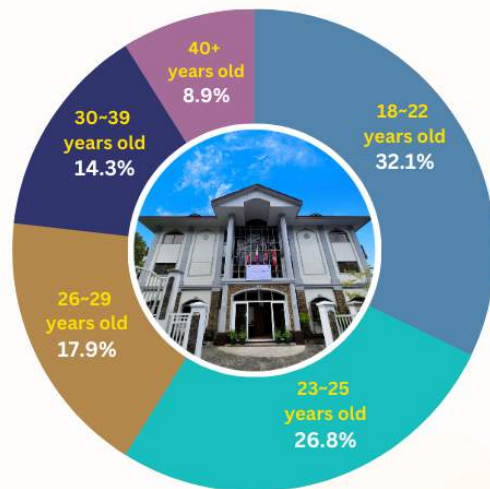

MONTH OF OCTOBER

Nationality Rate

- Japanese
- Vietnamese
- Taiwanese
- Thai
- Saudi Arabian
- Korean

Age Rate

- 18~22 years old
- 30~39 years old
- 23~25 years old
- 40+ years old
- 26~29 years old

Course Rate

- 24 ESL
- IELTS
- TOEIC
- IELTS GUARANTEE
- TOEIC GUARANTEE

APIBECI CITY CAMPUS

MONTH OF OCTOBER

Nationality Rate

- Japanese
- Vietnamese
- Taiwanese
- Korean
- Saudi Arabian
- Chinese

Age Rate

- 18~22 years old
- 40~49 years old
- 23~25 years old
- 50+ years old
- 26~29 years old
- 30~39 years old