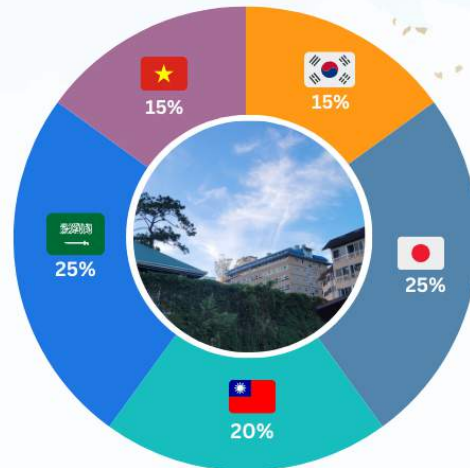

APIBECI

SPARTA | CAFE | CITY

Nationality Rate

Most Enrolled Course Duration

APIBECI CAFE CAMPUS

MONTH OF DECEMBER

Nationality Rate

- Japanese
- Taiwanese
- Vietnamese
- Saudi Arabian
- Korean

Age Rate

- 18~22 years old
- 23~25 years old
- 26~29 years old
- 30~39 years old
- 40+ years old

Course Rate

- SPEED ESL 1
- SPEED ESL 2

APIBECI CITY CAMPUS

MONTH OF DECEMBER

Nationality Rate

- Japanese
- Vietnamese
- Taiwanese
- Korean
- Saudi Arabian

Age Rate

- 18~22 years old
- 30~39 years old
- 23~25 years old
- 40~49 years old
- 26~29 years old
- 50+ years old

Course Rate

- SPEED ESL
- FLEXI SPEED ESL

APIBECI SPARTA CAMPUS

MONTH OF DECEMBER

Nationality Rate