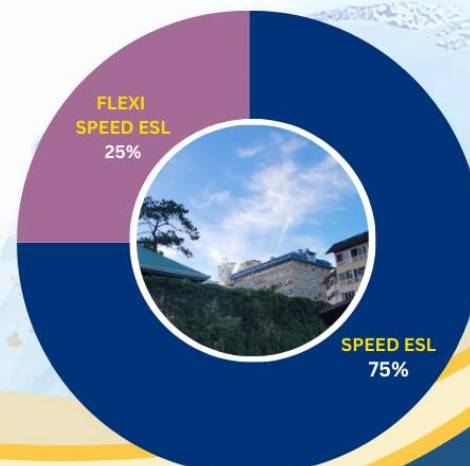

Age Rate

- 18~22 years old
- 23~25 years old
- 26~29 years old
- 30~39 years old
- 40+ years old

Course Rate

- SPEED ESL 1
- SPEED ESL 2

APIBECI CITY CAMPUS

MONTH OF DECEMBER

Nationality Rate

- Japanese
- Vietnamese
- Taiwanese
- Korean
- Saudi Arabian

Age Rate

- 18~22 years old
- 30~39 years old
- 23~25 years old
- 40~49 years old
- 26~29 years old
- 50+ years old

Course Rate

- SPEED ESL
- FLEXI SPEED ESL

APIBECI SPARTA CAMPUS

MONTH OF DECEMBER

Nationality Rate