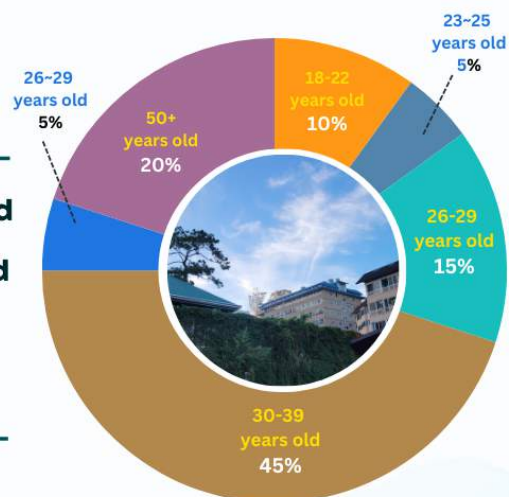

APIBECI

SPARTA | CAFE | CITY

Nationality Rate

Most Enrolled Course Duration

APIBECI CAFE CAMPUS

MONTH OF DECEMBER

Nationality Rate

- Japanese
- Taiwanese
- Vietnamese
- Saudi Arabian
- Korean

Age Rate

- 18~22 years old
- 23~25 years old
- 26~29 years old
- 30~39 years old
- 40+ years old

Course Rate

- SPEED ESL 1
- SPEED ESL 2

APIBECI CITY CAMPUS

MONTH OF DECEMBER

Nationality Rate

- Japanese
- Vietnamese
- Taiwanese
- Korean
- Saudi Arabian

Age Rate

- 18~22 years old
- 30~39 years old
- 23~25 years old
- 40~49 years old
- 26~29 years old
- 50+ years old

Course Rate

- SPEED ESL
- FLEXI SPEED ESL

APIBECI SPARTA CAMPUS

MONTH OF DECEMBER

Nationality Rate

- Japanese
- Taiwanese
- Saudi Arabian
- Vietnamese
- Korean

Age Rate

- 18~22 years old
- 23~25 years old
- 40+ years old
- 30~39 years old
- 26~29 years old

Course Rate

- 24 ESL
- IELTS
- TOEIC
- IELTS GUARANTEE
- TOEIC GUARANTEE