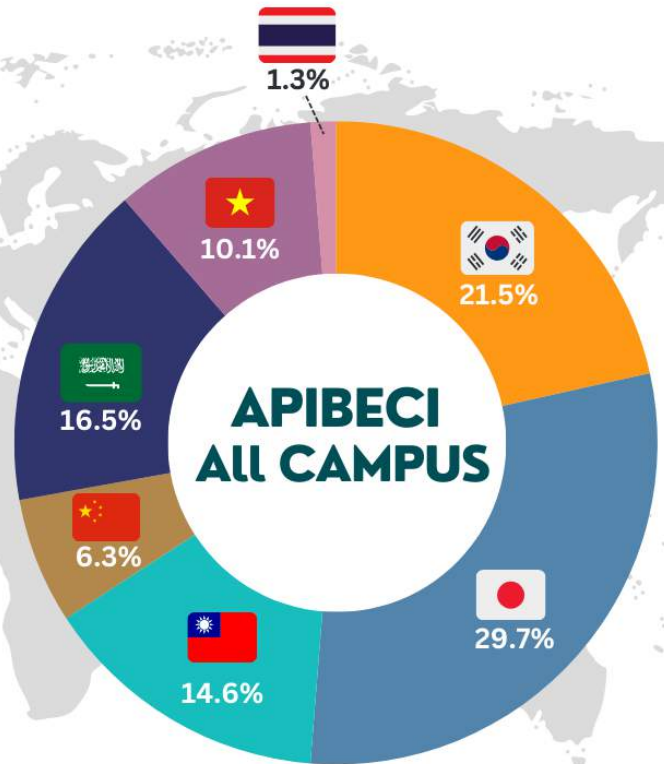

APIBECI

SPARTA | CAFE | CITY

Nationality Rate

Most Enrolled Course Duration

APIBECI CAFE CAMPUS

MONTH OF DECEMBER

Nationality Rate

- Japanese
- Taiwanese
- Vietnamese
- Saudi Arabian
- Korean

Age Rate

- 18~22 years old
- 23~25 years old
- 26~29 years old
- 30~39 years old
- 40+ years old

Course Rate

- SPEED ESL 1
- SPEED ESL 2

APIBECI CITY CAMPUS

MONTH OF DECEMBER

Nationality Rate

- Japanese
- Vietnamese
- Taiwanese
- Korean
- Saudi Arabian

Age Rate

- 18~22 years old
- 30~39 years old
- 23~25 years old
- 40~49 years old
- 26~29 years old
- 50+ years old

Course Rate

- SPEED ESL
- FLEXI SPEED ESL

APIBECI SPARTA CAMPUS

MONTH OF DECEMBER

Nationality Rate

- Japanese
- Taiwanese
- Saudi Arabian
- Vietnamese
- Korean

Age Rate

- 18~22 years old
- 23~25 years old
- 40+ years old
- 30~39 years old
- 26~29 years old

Course Rate

- 24 ESL
- IELTS
- TOEIC
- IELTS GUARANTEE
- TOEIC GUARANTEE