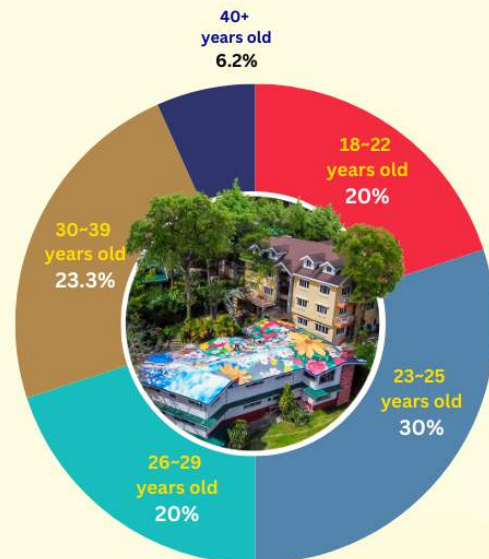

APIBECI

SPARTA | CAFE | CITY

Nationality Rate

Most Enrolled Course Duration

APIBECI CAFE CAMPUS

MONTH OF DECEMBER

Nationality Rate

- Japanese
- Taiwanese
- Vietnamese
- Saudi Arabian
- Korean

Age Rate

- 18~22 years old
- 23~25 years old
- 26~29 years old
- 30~39 years old
- 40+ years old

Course Rate

- SPEED ESL 1
- SPEED ESL 2

APIBECI CITY CAMPUS

MONTH OF DECEMBER

Nationality Rate

- Japanese
- Vietnamese
- Taiwanese
- Korean
- Saudi Arabian

Age Rate

- 18~22 years old
- 30~39 years old
- 23~25 years old
- 40~49 years old
- 26~29 years old
- 50+ years old

Course Rate

- SPEED ESL
- FLEXI SPEED ESL

APIBECI SPARTA CAMPUS

MONTH OF DECEMBER

Nationality Rate