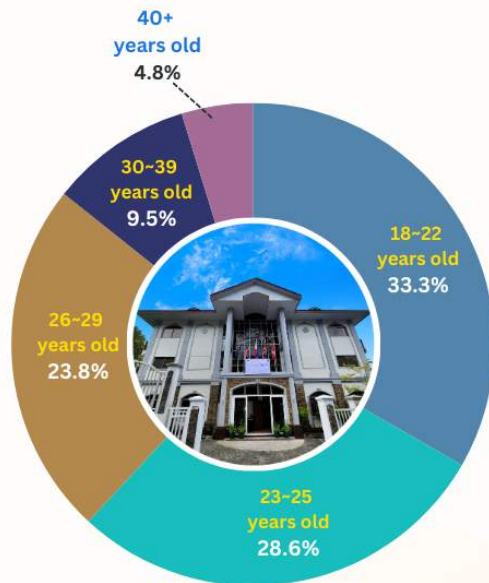

Age Rate

- 18~22 years old
- 23~25 years old
- 26~29 years old
- 30~39 years old
- 40+ years old

Course Rate

- SPEED ESL 1
- SPEED ESL 2

APIBECI CITY CAMPUS

MONTH OF DECEMBER

Nationality Rate

- Japanese
- Vietnamese
- Taiwanese
- Korean
- Saudi Arabian

Age Rate

- 18~22 years old
- 30~39 years old
- 23~25 years old
- 40~49 years old
- 26~29 years old
- 50+ years old

Course Rate

- SPEED ESL
- FLEXI SPEED ESL

APIBECI SPARTA CAMPUS

MONTH OF DECEMBER

Nationality Rate

- Japanese
- Taiwanese
- Saudi Arabian
- Vietnamese
- Korean

Age Rate

- 18~22 years old
- 23~25 years old
- 40+ years old
- 30~39 years old
- 26~29 years old

Course Rate

- 24 ESL
- IELTS
- TOEIC
- IELTS GUARANTEE
- TOEIC GUARANTEE