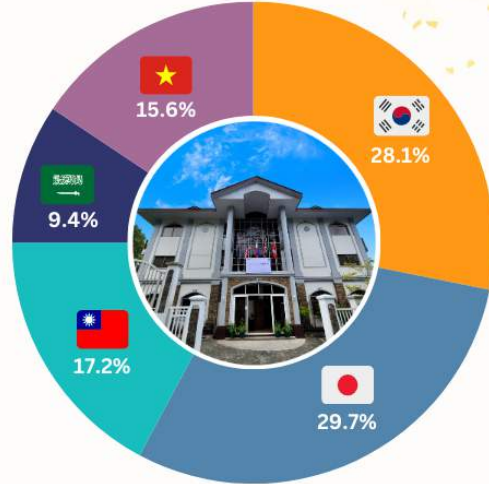

Age Rate

- 18~22 years old
- 23~25 years old
- 26~29 years old
- 30~39 years old
- 40+ years old

Course Rate

- SPEED ESL 1
- SPEED ESL 2

APIBECI CITY CAMPUS

MONTH OF DECEMBER

Nationality Rate

- Japanese
- Vietnamese
- Taiwanese
- Korean
- Saudi Arabian

Age Rate

- 18~22 years old
- 30~39 years old
- 23~25 years old
- 40~49 years old
- 26~29 years old
- 50+ years old

Course Rate

- SPEED ESL
- FLEXI SPEED ESL

APIBECI SPARTA CAMPUS

MONTH OF DECEMBER

Nationality Rate

- Japanese
- Taiwanese
- Saudi Arabian
- Vietnamese
- Korean

Age Rate

- 18~22 years old
- 23~25 years old
- 40+ years old
- 30~39 years old
- 26~29 years old

Course Rate

- 24 ESL
- IELTS
- TOEIC
- IELTS GUARANTEE
- TOEIC GUARANTEE