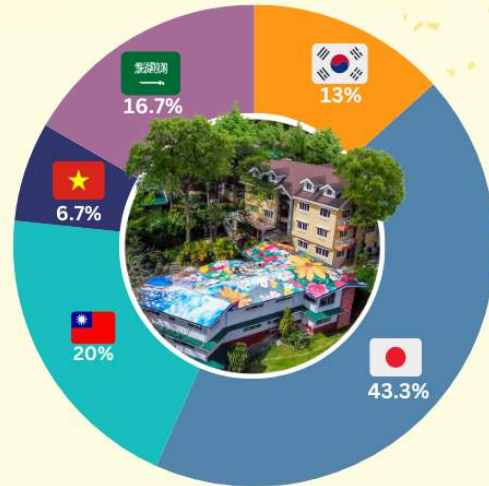

APIBECI

SPARTA | CAFE | CITY

Nationality Rate

Most Enrolled Course Duration

APIBECI CAFE CAMPUS

MONTH OF DECEMBER

Nationality Rate

- Japanese
- Taiwanese
- Vietnamese
- Saudi Arabian
- Korean

Age Rate

- 18~22 years old
- 23~25 years old
- 26~29 years old
- 30~39 years old
- 40+ years old

Course Rate

- SPEED ESL 1
- SPEED ESL 2

APIBECI CITY CAMPUS

MONTH OF DECEMBER

Nationality Rate

- Japanese
- Vietnamese
- Taiwanese
- Korean
- Saudi Arabian