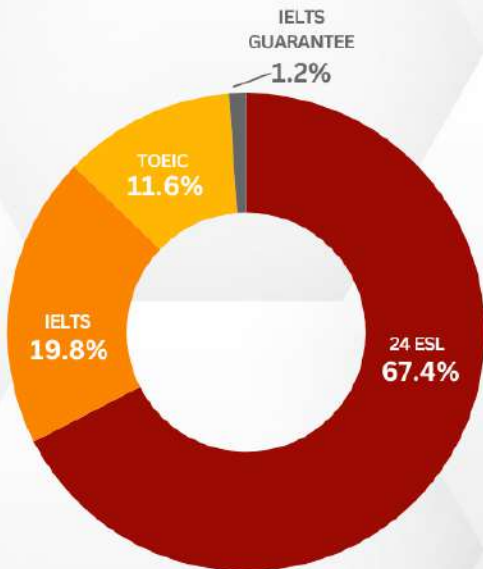

## NATIONALITY RATIO

- KOREAN
- JAPANESE
- VIETNAMESE
- CHINESE
- TAIWANESE
- SAUDI ARABIAN

## GENDER RATIO

- FEMALE
- MALE

## AGE RATIO

- 10-17 YEARS OLD
- 18-22 YEARS OLD
- 23-25 YEARS OLD
- 26-29 YEARS OLD
- 30-39 YEARS OLD
- 40+ YEARS OLD