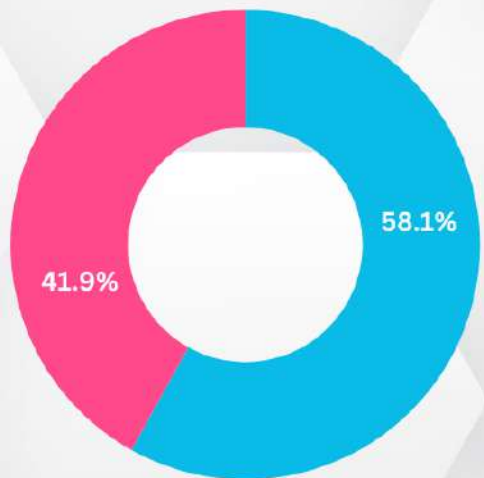

GENDER RATIO

- FEMALE
- MALE