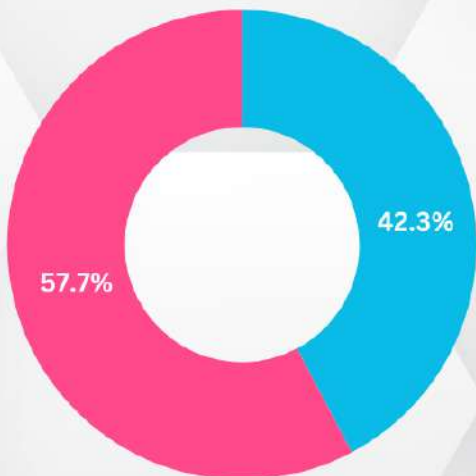

GENDER RATIO

- FEMALE
- MALE