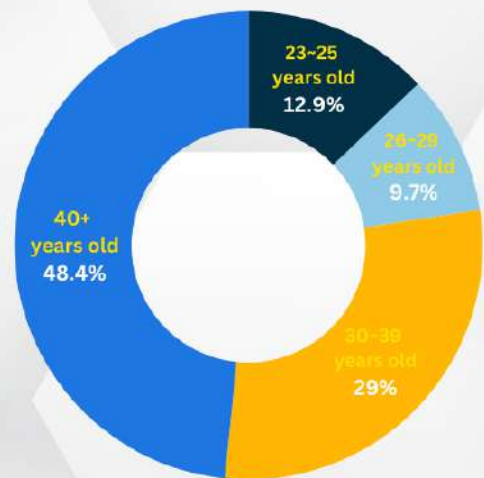

AGE RATIO

- 23-25 YEARS OLD
- 26-29 YEARS OLD
- 30-39 YEARS OLD
- 40+ YEARS OLD