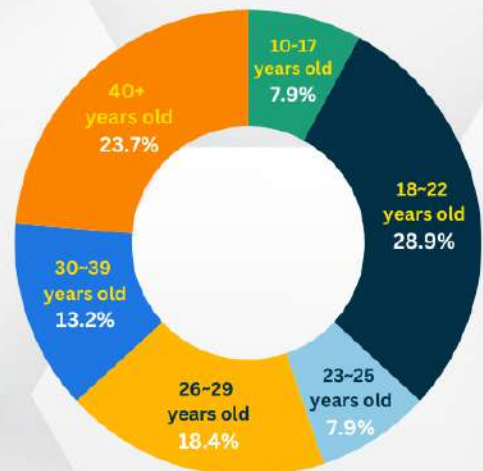

## GENDER RATIO

- FEMALE
- MALE

## AGE RATIO

- 10-17 YEARS OLD
- 18-22 YEARS OLD
- 23-25 YEARS OLD
- 26-29 YEARS OLD
- 30-39 YEARS OLD
- 40+ YEARS OLD

## NATIONALITY RATIO

- KOREAN
- JAPANESE
- VIETNAMESE
- CHINESE
- TAIWANESE
- SAUDI ARABIAN

## AGE RATIO

- 10~17 YEARS OLD
- 18~22 YEARS OLD
- 23~25 YEARS OLD
- 26~29 YEARS OLD
- 30~39 YEARS OLD
- 40+ YEARS OLD