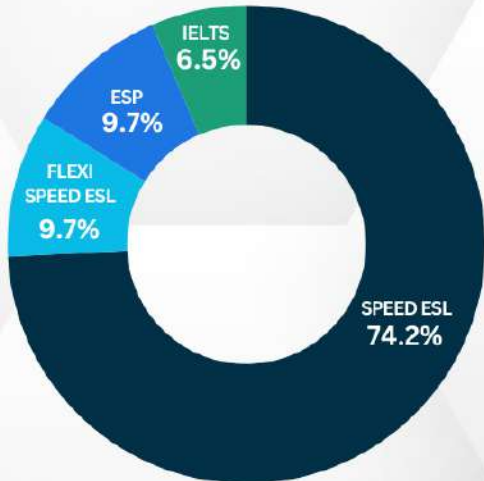

CITY CAMPUS

- SPEED ESL
- FLEXI SPEED ESL
- ESP (Biz 2.0)
- IELTS