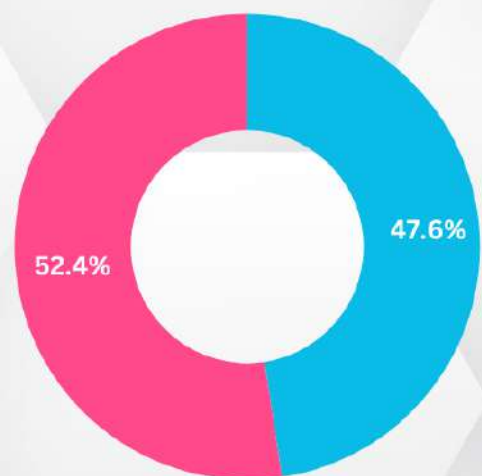

## NATIONALITY RATIO

- KOREAN
- JAPANESE
- VIETNAMESE
- CHINESE
- TAIWANESE
- SAUDI ARABIAN

## GENDER RATIO

- FEMALE
- MALE

## AGE RATIO

- 10-17 YEARS OLD
- 18-22 YEARS OLD
- 23-25 YEARS OLD
- 26-29 YEARS OLD
- 30-39 YEARS OLD
- 40+ YEARS OLD

## AGE RATIO

- 23-25 YEARS OLD
- 26-29 YEARS OLD
- 30-39 YEARS OLD
- 40+ YEARS OLD