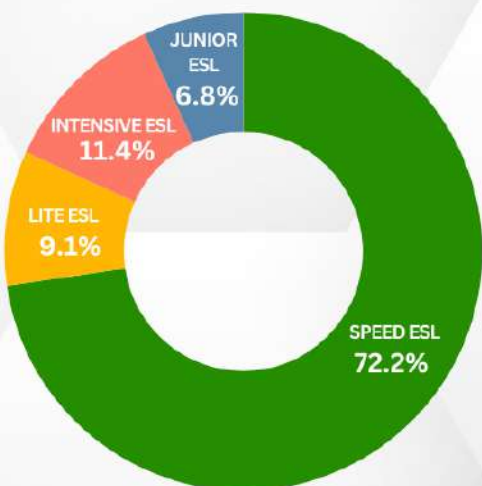

## NATIONALITY RATIO

- KOREAN
- JAPANESE
- VIETNAMESE
- CHINESE
- TAIWANESE
- SAUDI ARABIAN