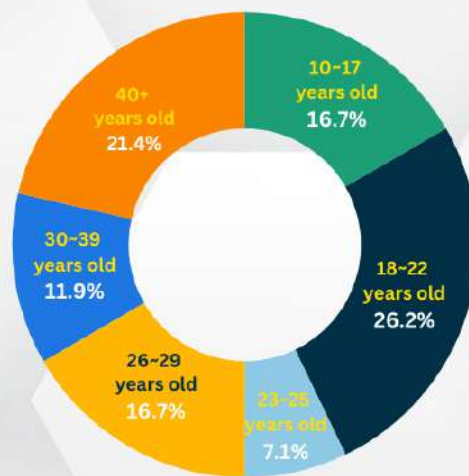

## NATIONALITY RATIO

- KOREAN
- JAPANESE
- VIETNAMESE
- CHINESE
- TAIWANESE
- SAUDI ARABIAN

## AGE RATIO

- 10-17 YEARS OLD
- 18-22 YEARS OLD
- 23-25 YEARS OLD
- 26-29 YEARS OLD
- 30-39 YEARS OLD
- 40+ YEARS OLD

## AGE RATIO

- 10~17 YEARS OLD
- 18~22 YEARS OLD
- 23~25 YEARS OLD
- 26~29 YEARS OLD
- 30~39 YEARS OLD
- 40+ YEARS OLD

## AGE RATIO

- 23-25 YEARS OLD
- 26-29 YEARS OLD
- 30-39 YEARS OLD
- 40+ YEARS OLD