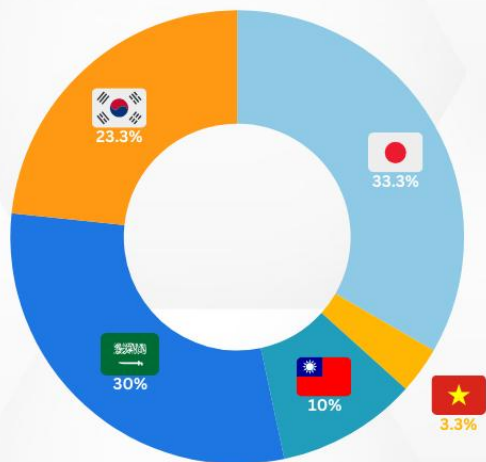

OVERALL NATIONALITY RATIO

- KOREAN
- JAPANESE
- VIETNAMESE
- CHINESE
- TAIWANESE
- SAUDI ARABIAN

Most Enrolled Course Duration

NATIONALITY RATIO

CAFE CAMPUS

GENDER RATIO

AGE RATIO

NATIONALITY RATIO

- KOREAN
- CHINESE
- JAPANESE
- TAIWANESE
- VIETNAMESE
- SAUDI ARABIAN

SPARTA CAMPUS

- 24 ESL
- TOEIC GUARANTEE
- IELTS
- IELTS GUARANTEE
- TOEIC

GENDER RATIO

- FEMALE
- MALE

AGE RATIO

- 18~22 YEARS OLD
- 30~39 YEARS OLD
- 23~25 YEARS OLD
- 40+ YEARS OLD
- 26~29 YEARS OLD

NATIONALITY RATIO

- KOREAN
- JAPANESE
- VIETNAMESE
- TAIWANESE
- SAUDI ARABIAN

CITY CAMPUS

- SPEED ESL
- FLEXI ESL
- ESP (Biz 2.0)
- IELTS

GENDER RATIO

- FEMALE
- MALE

AGE RATIO

- 23-25 YEARS OLD
- 26-29 YEARS OLD
- 30-39 YEARS OLD
- 40+ YEARS OLD