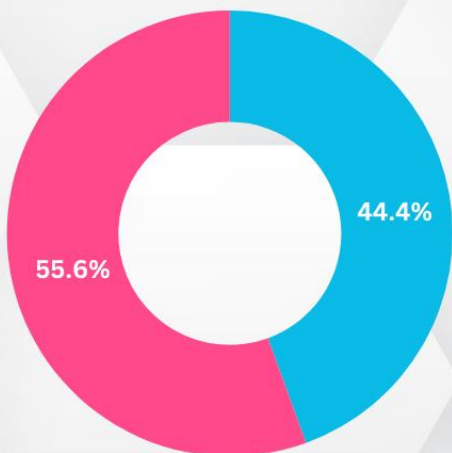

OVERALL NATIONALITY RATIO

- KOREAN
- JAPANESE
- VIETNAMESE
- CHINESE
- TAIWANESE
- SAUDI ARABIAN

Most Enrolled Course Duration

NATIONALITY RATIO

CAFE CAMPUS

GENDER RATIO

AGE RATIO

NATIONALITY RATIO

- KOREAN
- CHINESE
- JAPANESE
- TAIWANESE
- VIETNAMESE
- SAUDI ARABIAN

SPARTA CAMPUS

- 24 ESL
- TOEIC GUARANTEE
- IELTS
- IELTS GUARANTEE
- TOEIC

GENDER RATIO

- FEMALE
- MALE

AGE RATIO

- 18~22 YEARS OLD
- 30~39 YEARS OLD
- 23~25 YEARS OLD
- 40+ YEARS OLD
- 26~29 YEARS OLD

NATIONALITY RATIO

- KOREAN
- JAPANESE
- VIETNAMESE
- TAIWANESE
- SAUDI ARABIAN

CITY CAMPUS

- SPEED ESL
- FLEXI ESL
- ESP (Biz 2.0)
- IELTS

GENDER RATIO

- FEMALE
- MALE

AGE RATIO

- 23-25 YEARS OLD
- 26-29 YEARS OLD
- 30-39 YEARS OLD
- 40+ YEARS OLD