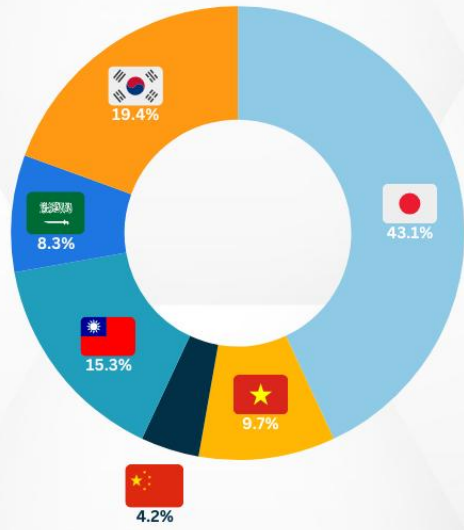

OVERALL NATIONALITY RATIO

- KOREAN
- JAPANESE
- VIETNAMESE
- CHINESE
- TAIWANESE
- SAUDI ARABIAN

Most Enrolled Course Duration

NATIONALITY RATIO

CAFE CAMPUS

GENDER RATIO

AGE RATIO

NATIONALITY RATIO

- KOREAN
- CHINESE
- JAPANESE
- TAIWANESE
- VIETNAMESE
- SAUDI ARABIAN

SPARTA CAMPUS

- 24 ESL
- TOEIC GUARANTEE
- IELTS
- IELTS GUARANTEE
- TOEIC

GENDER RATIO

- FEMALE
- MALE

AGE RATIO

- 18~22 YEARS OLD
- 30~39 YEARS OLD
- 23~25 YEARS OLD
- 40+ YEARS OLD
- 26~29 YEARS OLD

NATIONALITY RATIO

- KOREAN
- JAPANESE
- VIETNAMESE
- TAIWANESE
- SAUDI ARABIAN

CITY CAMPUS

- SPEED ESL
- FLEXI ESL
- ESP (Biz 2.0)
- IELTS

GENDER RATIO

- FEMALE
- MALE

AGE RATIO

- 23-25 YEARS OLD
- 26-29 YEARS OLD
- 30-39 YEARS OLD
- 40+ YEARS OLD