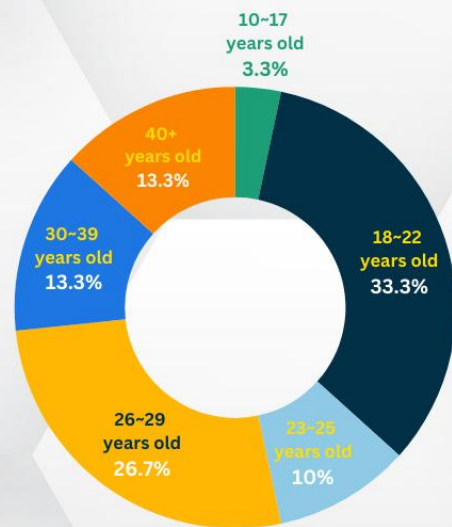

OVERALL NATIONALITY RATIO

- KOREAN
- JAPANESE
- VIETNAMESE
- CHINESE
- TAIWANESE
- SAUDI ARABIAN

Most Enrolled Course Duration

NATIONALITY RATIO

CAFE CAMPUS

GENDER RATIO

AGE RATIO

NATIONALITY RATIO

- KOREAN
- CHINESE
- JAPANESE
- TAIWANESE
- VIETNAMESE
- SAUDI ARABIAN

SPARTA CAMPUS

- 24 ESL
- TOEIC GUARANTEE
- IELTS
- IELTS GUARANTEE
- TOEIC

GENDER RATIO

- FEMALE
- MALE

AGE RATIO

- 18~22 YEARS OLD
- 30~39 YEARS OLD
- 23~25 YEARS OLD
- 40+ YEARS OLD
- 26~29 YEARS OLD

NATIONALITY RATIO

- KOREAN
- JAPANESE
- VIETNAMESE
- TAIWANESE
- SAUDI ARABIAN

CITY CAMPUS

- SPEED ESL
- FLEXI ESL
- ESP (Biz 2.0)
- IELTS

GENDER RATIO

- FEMALE
- MALE

AGE RATIO

- 23-25 YEARS OLD
- 26-29 YEARS OLD
- 30-39 YEARS OLD
- 40+ YEARS OLD