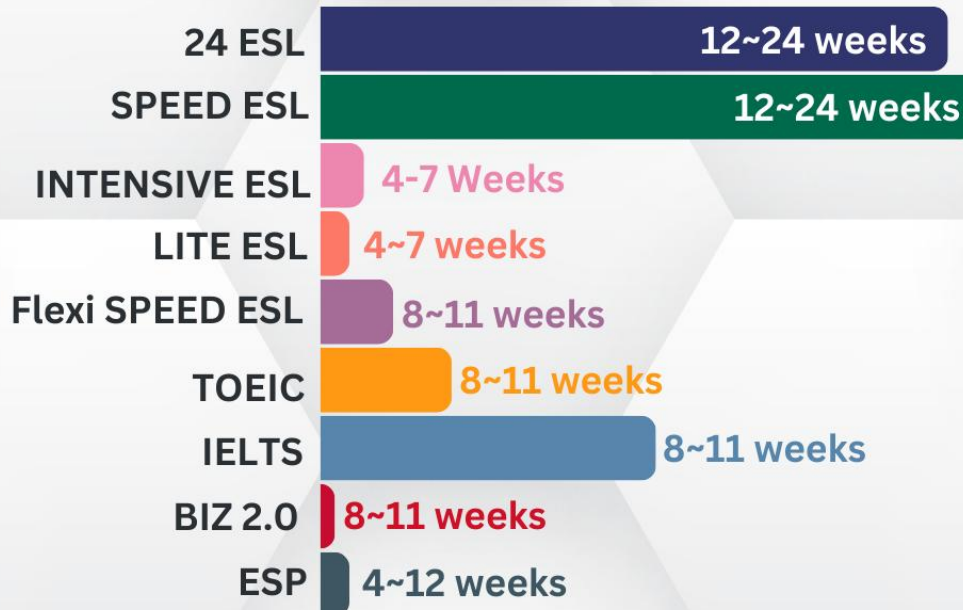

OVERALL NATIONALITY RATIO

- KOREAN
- JAPANESE
- VIETNAMESE
- CHINESE
- TAIWANESE
- SAUDI ARABIAN

Most Enrolled Course Duration

NATIONALITY RATIO

CAFE CAMPUS

GENDER RATIO

AGE RATIO

NATIONALITY RATIO

- KOREAN
- CHINESE
- JAPANESE
- TAIWANESE
- VIETNAMESE
- SAUDI ARABIAN

SPARTA CAMPUS

- 24 ESL
- TOEIC GUARANTEE
- IELTS
- IELTS GUARANTEE
- TOEIC

GENDER RATIO

- FEMALE
- MALE

AGE RATIO

- 18~22 YEARS OLD
- 30~39 YEARS OLD
- 23~25 YEARS OLD
- 40+ YEARS OLD
- 26~29 YEARS OLD

NATIONALITY RATIO

- KOREAN
- JAPANESE
- VIETNAMESE
- TAIWANESE
- SAUDI ARABIAN

CITY CAMPUS

- SPEED ESL
- FLEXI ESL
- ESP (Biz 2.0)
- IELTS

GENDER RATIO

- FEMALE
- MALE

AGE RATIO

- 23-25 YEARS OLD
- 26-29 YEARS OLD
- 30-39 YEARS OLD
- 40+ YEARS OLD