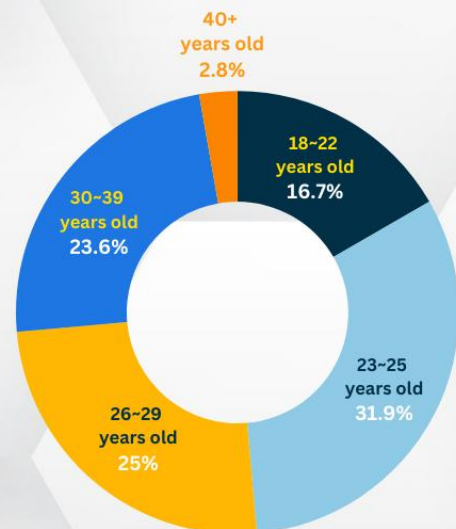

OVERALL NATIONALITY RATIO

- KOREAN
- JAPANESE
- VIETNAMESE
- CHINESE
- TAIWANESE
- SAUDI ARABIAN

Most Enrolled Course Duration

NATIONALITY RATIO

CAFE CAMPUS

GENDER RATIO

AGE RATIO

NATIONALITY RATIO

- KOREAN
- CHINESE
- JAPANESE
- TAIWANESE
- VIETNAMESE
- SAUDI ARABIAN

SPARTA CAMPUS

- 24 ESL
- TOEIC GUARANTEE
- IELTS
- IELTS GUARANTEE
- TOEIC

GENDER RATIO

- FEMALE
- MALE

AGE RATIO

- 18~22 YEARS OLD
- 30~39 YEARS OLD
- 23~25 YEARS OLD
- 40+ YEARS OLD
- 26~29 YEARS OLD

NATIONALITY RATIO

- KOREAN
- JAPANESE
- VIETNAMESE
- TAIWANESE
- SAUDI ARABIAN

CITY CAMPUS

- SPEED ESL
- FLEXI ESL
- ESP (Biz 2.0)
- IELTS

GENDER RATIO

- FEMALE
- MALE

AGE RATIO

- 23-25 YEARS OLD
- 26-29 YEARS OLD
- 30-39 YEARS OLD
- 40+ YEARS OLD