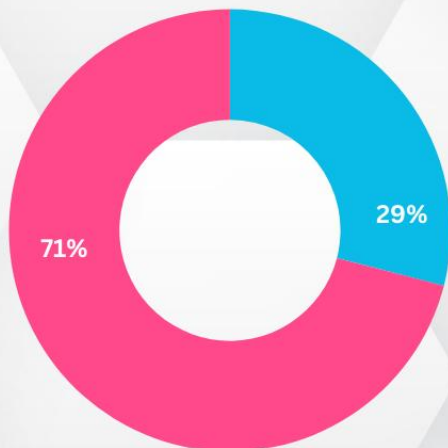

OVERALL NATIONALITY RATIO

- KOREAN
- JAPANESE
- VIETNAMESE
- CHINESE
- TAIWANESE
- SAUDI ARABIAN

Most Enrolled Course Duration

NATIONALITY RATIO

CAFE CAMPUS

GENDER RATIO

AGE RATIO

NATIONALITY RATIO

- KOREAN
- CHINESE
- JAPANESE
- TAIWANESE
- VIETNAMESE
- SAUDI ARABIAN

SPARTA CAMPUS

- 24 ESL
- TOEIC GUARANTEE
- IELTS
- IELTS GUARANTEE
- TOEIC

GENDER RATIO

- FEMALE
- MALE

AGE RATIO

- 18~22 YEARS OLD
- 30~39 YEARS OLD
- 23~25 YEARS OLD
- 40+ YEARS OLD
- 26~29 YEARS OLD

NATIONALITY RATIO

- KOREAN
- JAPANESE
- VIETNAMESE
- TAIWANESE
- SAUDI ARABIAN

CITY CAMPUS

- SPEED ESL
- FLEXI ESL
- ESP (Biz 2.0)
- IELTS

GENDER RATIO

- FEMALE
- MALE

AGE RATIO

- 23-25 YEARS OLD
- 26-29 YEARS OLD
- 30-39 YEARS OLD
- 40+ YEARS OLD