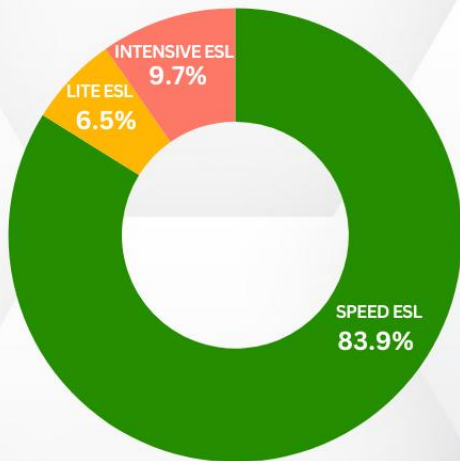

OVERALL NATIONALITY RATIO

- KOREAN
- JAPANESE
- VIETNAMESE
- CHINESE
- TAIWANESE
- SAUDI ARABIAN

Most Enrolled Course Duration

NATIONALITY RATIO

CAFE CAMPUS

GENDER RATIO

AGE RATIO

NATIONALITY RATIO

- KOREAN
- CHINESE
- JAPANESE
- TAIWANESE
- VIETNAMESE
- SAUDI ARABIAN

SPARTA CAMPUS

- 24 ESL
- TOEIC GUARANTEE
- IELTS
- IELTS GUARANTEE
- TOEIC

GENDER RATIO

- FEMALE
- MALE

AGE RATIO

- 18~22 YEARS OLD
- 30~39 YEARS OLD
- 23~25 YEARS OLD
- 40+ YEARS OLD
- 26~29 YEARS OLD

NATIONALITY RATIO

- KOREAN
- JAPANESE
- VIETNAMESE
- TAIWANESE
- SAUDI ARABIAN

CITY CAMPUS

- SPEED ESL
- FLEXI ESL
- ESP (Biz 2.0)
- IELTS

GENDER RATIO

- FEMALE
- MALE

AGE RATIO

- 23-25 YEARS OLD
- 26-29 YEARS OLD
- 30-39 YEARS OLD
- 40+ YEARS OLD