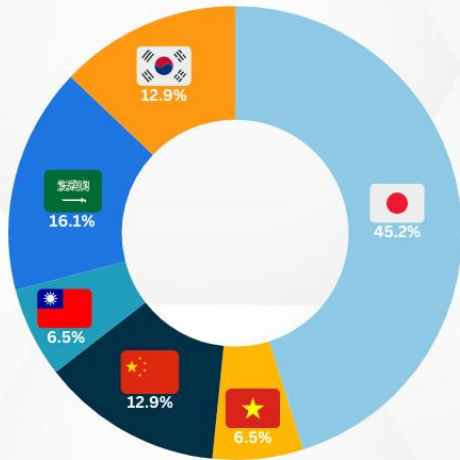

OVERALL NATIONALITY RATIO

- KOREAN
- JAPANESE
- VIETNAMESE
- CHINESE
- TAIWANESE
- SAUDI ARABIAN

Most Enrolled Course Duration

NATIONALITY RATIO

CAFE CAMPUS

GENDER RATIO

AGE RATIO

NATIONALITY RATIO

- KOREAN
- CHINESE
- JAPANESE
- TAIWANESE
- VIETNAMESE
- SAUDI ARABIAN

SPARTA CAMPUS

- 24 ESL
- TOEIC GUARANTEE
- IELTS
- IELTS GUARANTEE
- TOEIC

GENDER RATIO

- FEMALE
- MALE

AGE RATIO

- 18~22 YEARS OLD
- 30~39 YEARS OLD
- 23~25 YEARS OLD
- 40+ YEARS OLD
- 26~29 YEARS OLD

NATIONALITY RATIO

- KOREAN
- JAPANESE
- VIETNAMESE
- TAIWANESE
- SAUDI ARABIAN

CITY CAMPUS

- SPEED ESL
- FLEXI ESL
- ESP (Biz 2.0)
- IELTS

GENDER RATIO

- FEMALE
- MALE

AGE RATIO

- 23-25 YEARS OLD
- 26-29 YEARS OLD
- 30-39 YEARS OLD
- 40+ YEARS OLD