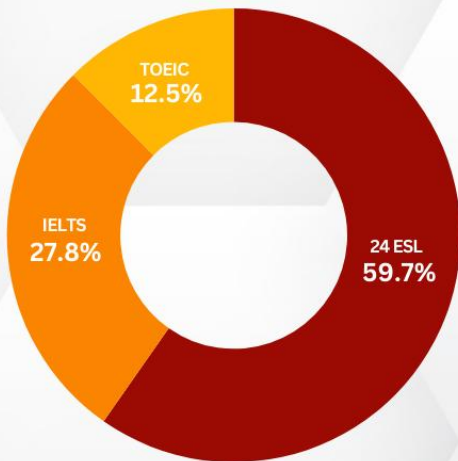

OVERALL NATIONALITY RATIO

- KOREAN
- JAPANESE
- VIETNAMESE
- CHINESE
- TAIWANESE
- SAUDI ARABIAN

Most Enrolled Course Duration

NATIONALITY RATIO

CAFE CAMPUS

GENDER RATIO

AGE RATIO

NATIONALITY RATIO

- KOREAN
- CHINESE
- JAPANESE
- TAIWANESE
- VIETNAMESE
- SAUDI ARABIAN

SPARTA CAMPUS

- 24 ESL
- TOEIC GUARANTEE
- IELTS
- IELTS GUARANTEE
- TOEIC

GENDER RATIO

- FEMALE
- MALE

AGE RATIO

- 18~22 YEARS OLD
- 30~39 YEARS OLD
- 23~25 YEARS OLD
- 40+ YEARS OLD
- 26~29 YEARS OLD

NATIONALITY RATIO

- KOREAN
- JAPANESE
- VIETNAMESE
- TAIWANESE
- SAUDI ARABIAN

CITY CAMPUS

- SPEED ESL
- FLEXI ESL
- ESP (Biz 2.0)
- IELTS

GENDER RATIO

- FEMALE
- MALE

AGE RATIO

- 23-25 YEARS OLD
- 26-29 YEARS OLD
- 30-39 YEARS OLD
- 40+ YEARS OLD