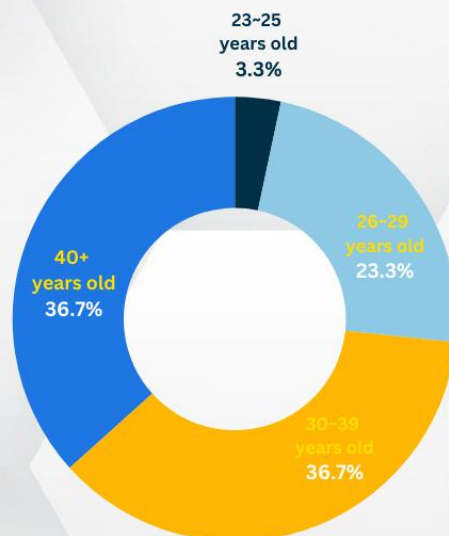

OVERALL NATIONALITY RATIO

- KOREAN
- JAPANESE
- VIETNAMESE
- CHINESE
- TAIWANESE
- SAUDI ARABIAN

Most Enrolled Course Duration

NATIONALITY RATIO

CAFE CAMPUS

GENDER RATIO

AGE RATIO

NATIONALITY RATIO

- KOREAN
- CHINESE
- JAPANESE
- TAIWANESE
- VIETNAMESE
- SAUDI ARABIAN

SPARTA CAMPUS

- 24 ESL
- TOEIC GUARANTEE
- IELTS
- IELTS GUARANTEE
- TOEIC

GENDER RATIO

- FEMALE
- MALE

AGE RATIO

- 18~22 YEARS OLD
- 30~39 YEARS OLD
- 23~25 YEARS OLD
- 40+ YEARS OLD
- 26~29 YEARS OLD

NATIONALITY RATIO

- KOREAN
- JAPANESE
- VIETNAMESE
- TAIWANESE
- SAUDI ARABIAN

CITY CAMPUS

- SPEED ESL
- FLEXI ESL
- ESP (Biz 2.0)
- IELTS

GENDER RATIO

- FEMALE
- MALE

AGE RATIO

- 23-25 YEARS OLD
- 26-29 YEARS OLD
- 30-39 YEARS OLD
- 40+ YEARS OLD