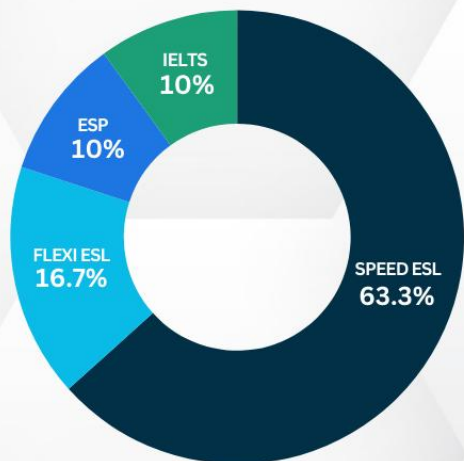

OVERALL NATIONALITY RATIO

- KOREAN
- JAPANESE
- VIETNAMESE
- CHINESE
- TAIWANESE
- SAUDI ARABIAN

Most Enrolled Course Duration

NATIONALITY RATIO

CAFE CAMPUS

GENDER RATIO

AGE RATIO

NATIONALITY RATIO

- KOREAN
- CHINESE
- JAPANESE
- TAIWANESE
- VIETNAMESE
- SAUDI ARABIAN

SPARTA CAMPUS

- 24 ESL
- TOEIC GUARANTEE
- IELTS
- IELTS GUARANTEE
- TOEIC

GENDER RATIO

- FEMALE
- MALE

AGE RATIO

- 18~22 YEARS OLD
- 30~39 YEARS OLD
- 23~25 YEARS OLD
- 40+ YEARS OLD
- 26~29 YEARS OLD

NATIONALITY RATIO

- KOREAN
- JAPANESE
- VIETNAMESE
- TAIWANESE
- SAUDI ARABIAN

CITY CAMPUS

- SPEED ESL
- FLEXI ESL
- ESP (Biz 2.0)
- IELTS

GENDER RATIO

- FEMALE
- MALE

AGE RATIO

- 23-25 YEARS OLD
- 26-29 YEARS OLD
- 30-39 YEARS OLD
- 40+ YEARS OLD