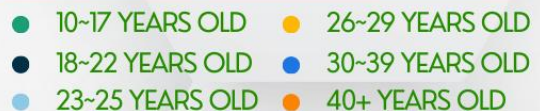

OVERALL NATIONALITY RATIO

- KOREAN
- JAPANESE
- VIETNAMESE
- CHINESE
- TAIWANESE
- SAUDI ARABIAN

Most Enrolled Course Duration

NATIONALITY RATIO

CAFE CAMPUS

GENDER RATIO

AGE RATIO

NATIONALITY RATIO

- KOREAN
- CHINESE
- JAPANESE
- TAIWANESE
- VIETNAMESE
- SAUDI ARABIAN

SPARTA CAMPUS

- 24 ESL
- TOEIC GUARANTEE
- IELTS
- IELTS GUARANTEE
- TOEIC

GENDER RATIO

- FEMALE
- MALE

AGE RATIO

- 18~22 YEARS OLD
- 30~39 YEARS OLD
- 23~25 YEARS OLD
- 40+ YEARS OLD
- 26~29 YEARS OLD