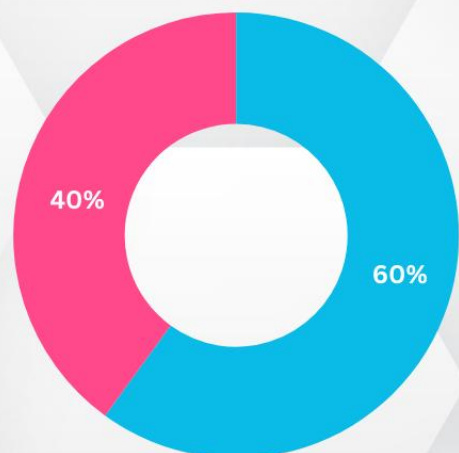

OVERALL NATIONALITY RATIO

- KOREAN
- JAPANESE
- VIETNAMESE
- CHINESE
- TAIWANESE
- SAUDI ARABIAN

Most Enrolled Course Duration

NATIONALITY RATIO

CAFE CAMPUS

GENDER RATIO

AGE RATIO

NATIONALITY RATIO

- KOREAN
- CHINESE
- JAPANESE
- TAIWANESE
- VIETNAMESE
- SAUDI ARABIAN

SPARTA CAMPUS

- 24 ESL
- TOEIC GUARANTEE
- IELTS
- IELTS GUARANTEE
- TOEIC

GENDER RATIO

- FEMALE
- MALE

AGE RATIO

- 18~22 YEARS OLD
- 30~39 YEARS OLD
- 23~25 YEARS OLD
- 40+ YEARS OLD
- 26~29 YEARS OLD

NATIONALITY RATIO

- KOREAN
- JAPANESE
- VIETNAMESE
- TAIWANESE
- SAUDI ARABIAN

CITY CAMPUS

- SPEED ESL
- FLEXI ESL
- ESP (Biz 2.0)
- IELTS

GENDER RATIO

- FEMALE
- MALE

AGE RATIO

- 23-25 YEARS OLD
- 26-29 YEARS OLD
- 30-39 YEARS OLD
- 40+ YEARS OLD