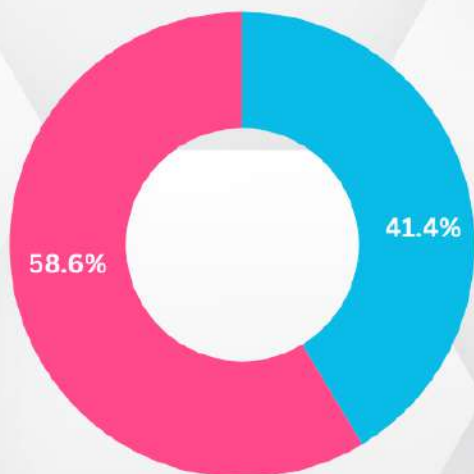

OVERALL NATIONALITY RATIO

- KOREAN
- TAIWANESE
- JAPANESE
- SAUDI ARABIAN
- VIETNAMESE
- CHINESE
- THAI

Most Enrolled Course Duration

NATIONALITY RATIO

- KOREAN
- TAIWANESE
- JAPANESE
- SAUDI ARABIAN
- VIETNAMESE
- CHINESE
- THAI

CAFE CAMPUS

- SPEED ESL
- INTENSIVE ESL
- LITE ESL

GENDER RATIO

- FEMALE
- MALE

AGE RATIO

- 10~17 YEARS OLD
- 26~29 YEARS OLD
- 18~22 YEARS OLD
- 30~39 YEARS OLD
- 23~25 YEARS OLD

NATIONALITY RATIO

- KOREAN
- JAPANESE
- VIETNAMESE
- CHINESE
- TAIWANESE
- SAUDI ARABIAN