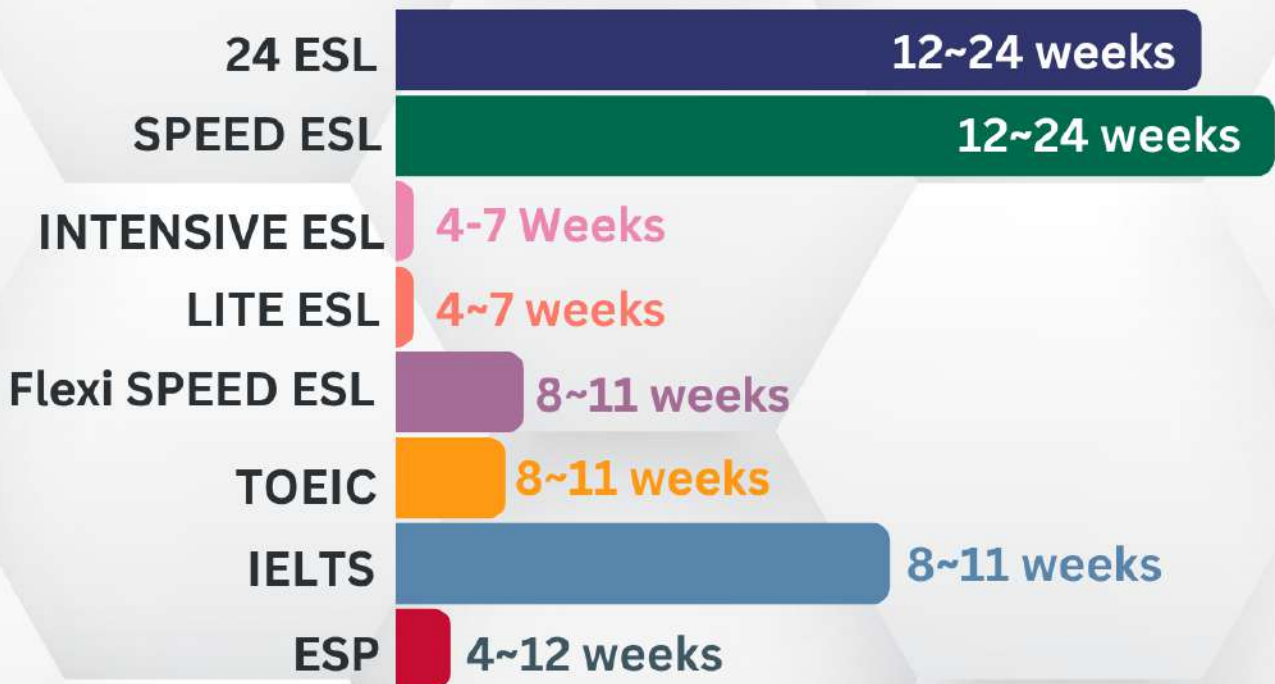

OVERALL NATIONALITY RATIO

- KOREAN
- TAIWANESE
- JAPANESE
- SAUDI ARABIAN
- VIETNAMESE
- CHINESE
- THAI

Most Enrolled Course Duration

NATIONALITY RATIO

- KOREAN
- TAIWANESE
- JAPANESE
- SAUDI ARABIAN
- VIETNAMESE
- CHINESE
- THAI

CAFE CAMPUS

- SPEED ESL
- INTENSIVE ESL
- LITE ESL

GENDER RATIO

- FEMALE
- MALE

AGE RATIO

- 10~17 YEARS OLD
- 26~29 YEARS OLD
- 18~22 YEARS OLD
- 30~39 YEARS OLD
- 23~25 YEARS OLD

NATIONALITY RATIO

- KOREAN
- JAPANESE
- VIETNAMESE
- CHINESE
- TAIWANESE
- SAUDI ARABIAN

SPARTA CAMPUS

- 24 ESL
- IELTS
- TOEIC

GENDER RATIO

- FEMALE
- MALE

AGE RATIO

- 18-22 YEARS OLD
- 23-25 YEARS OLD
- 26-29 YEARS OLD
- 30-39 YEARS OLD
- 40+ YEARS OLD

NATIONALITY RATIO

- KOREAN
- JAPANESE
- Vietnamese
- THAI
- TAIWANESE
- SAUDI ARABIAN
- CHINESE