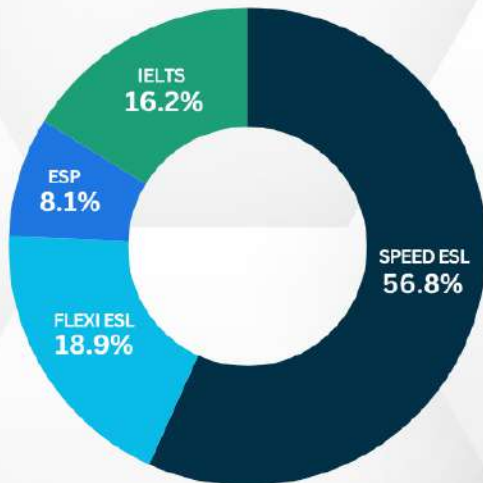

CAFE CAMPUS

- SPEED ESL
- INTENSIVE ESL
- LITE ESL

GENDER RATIO

- FEMALE
- MALE

AGE RATIO

- 10~17 YEARS OLD
- 26~29 YEARS OLD
- 18~22 YEARS OLD
- 30~39 YEARS OLD
- 23~25 YEARS OLD

NATIONALITY RATIO

- KOREAN
- JAPANESE
- VIETNAMESE
- CHINESE
- TAIWANESE
- SAUDI ARABIAN

SPARTA CAMPUS

- 24 ESL
- IELTS
- TOEIC

GENDER RATIO

- FEMALE
- MALE

AGE RATIO

- 18-22 YEARS OLD
- 23-25 YEARS OLD
- 26-29 YEARS OLD
- 30-39 YEARS OLD
- 40+ YEARS OLD

NATIONALITY RATIO

- KOREAN
- JAPANESE
- Vietnamese
- THAI
- TAIWANESE
- SAUDI ARABIAN
- CHINESE

CITY CAMPUS

- SPEED ESL
- FLEXI ESL
- ESP (Biz 2.0)
- IELTS

GENDER RATIO

- FEMALE
- MALE

AGE RATIO

- 23-25 YEARS OLD
- 26-29 YEARS OLD
- 30-39 YEARS OLD
- 40+ YEARS OLD