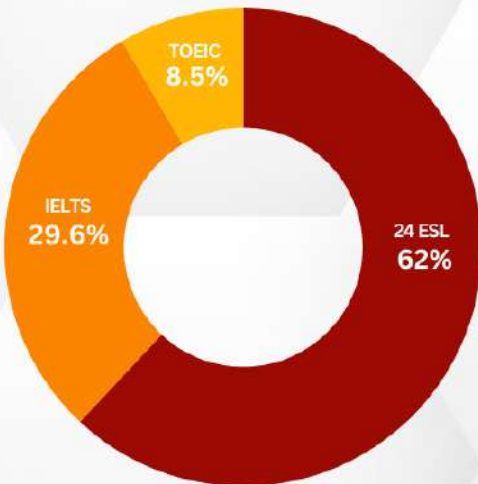

OVERALL NATIONALITY RATIO

- KOREAN
- TAIWANESE
- JAPANESE
- SAUDI ARABIAN
- VIETNAMESE
- CHINESE
- THAI

Most Enrolled Course Duration

NATIONALITY RATIO

- KOREAN
- TAIWANESE
- JAPANESE
- SAUDI ARABIAN
- VIETNAMESE
- CHINESE
- THAI

CAFE CAMPUS

- SPEED ESL
- INTENSIVE ESL
- LITE ESL

GENDER RATIO

- FEMALE
- MALE

AGE RATIO

- 10~17 YEARS OLD
- 26~29 YEARS OLD
- 18~22 YEARS OLD
- 30~39 YEARS OLD
- 23~25 YEARS OLD

NATIONALITY RATIO

- KOREAN
- JAPANESE
- VIETNAMESE
- CHINESE
- TAIWANESE
- SAUDI ARABIAN

SPARTA CAMPUS

- 24 ESL
- IELTS
- TOEIC

GENDER RATIO

- FEMALE
- MALE

AGE RATIO

- 18-22 YEARS OLD
- 23-25 YEARS OLD
- 26-29 YEARS OLD
- 30-39 YEARS OLD
- 40+ YEARS OLD

NATIONALITY RATIO

- KOREAN
- JAPANESE
- Vietnamese
- THAI
- TAIWANESE
- SAUDI ARABIAN
- CHINESE

CITY CAMPUS

- SPEED ESL
- FLEXI ESL
- ESP (Biz 2.0)
- IELTS

GENDER RATIO

- FEMALE
- MALE

AGE RATIO

- 23-25 YEARS OLD
- 26-29 YEARS OLD
- 30-39 YEARS OLD
- 40+ YEARS OLD