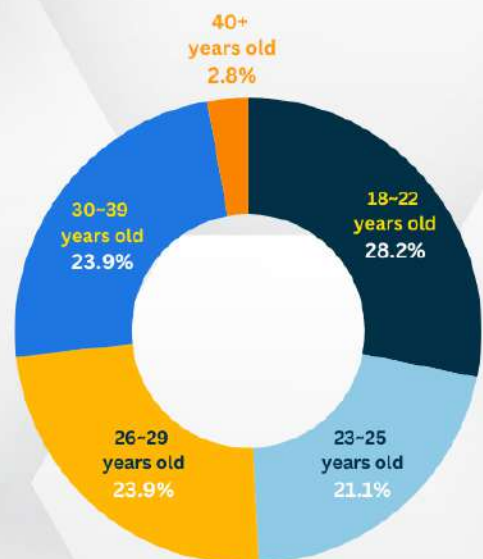

OVERALL NATIONALITY RATIO

- KOREAN
- TAIWANESE
- JAPANESE
- SAUDI ARABIAN
- VIETNAMESE
- CHINESE
- THAI

Most Enrolled Course Duration

NATIONALITY RATIO

- KOREAN
- TAIWANESE
- JAPANESE
- SAUDI ARABIAN
- VIETNAMESE
- CHINESE
- THAI

CAFE CAMPUS

- SPEED ESL
- INTENSIVE ESL
- LITE ESL

GENDER RATIO

- FEMALE
- MALE

AGE RATIO

- 10~17 YEARS OLD
- 26~29 YEARS OLD
- 18~22 YEARS OLD
- 30~39 YEARS OLD
- 23~25 YEARS OLD

NATIONALITY RATIO

- KOREAN
- JAPANESE
- VIETNAMESE
- CHINESE
- TAIWANESE
- SAUDI ARABIAN

SPARTA CAMPUS

- 24 ESL
- IELTS
- TOEIC

GENDER RATIO

- FEMALE
- MALE

AGE RATIO

- 18-22 YEARS OLD
- 23-25 YEARS OLD
- 26-29 YEARS OLD
- 30-39 YEARS OLD
- 40+ YEARS OLD

NATIONALITY RATIO

- KOREAN
- JAPANESE
- Vietnamese
- THAI
- TAIWANESE
- SAUDI ARABIAN
- CHINESE