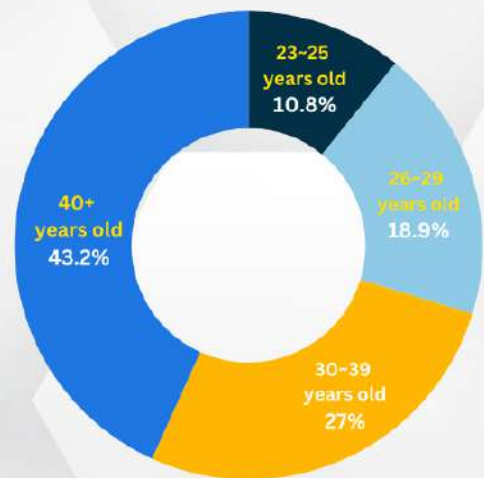

CAFE CAMPUS

- SPEED ESL
- INTENSIVE ESL
- LITE ESL

GENDER RATIO

- FEMALE
- MALE

AGE RATIO

- 10~17 YEARS OLD
- 26~29 YEARS OLD
- 18~22 YEARS OLD
- 30~39 YEARS OLD
- 23~25 YEARS OLD

NATIONALITY RATIO

- KOREAN
- JAPANESE
- VIETNAMESE
- CHINESE
- TAIWANESE
- SAUDI ARABIAN

SPARTA CAMPUS

- 24 ESL
- IELTS
- TOEIC

GENDER RATIO

- FEMALE
- MALE

AGE RATIO

- 18-22 YEARS OLD
- 23-25 YEARS OLD
- 26-29 YEARS OLD
- 30-39 YEARS OLD
- 40+ YEARS OLD

NATIONALITY RATIO

- KOREAN
- JAPANESE
- Vietnamese
- THAI
- TAIWANESE
- SAUDI ARABIAN
- CHINESE

CITY CAMPUS

- SPEED ESL
- FLEXI ESL
- ESP (Biz 2.0)
- IELTS

GENDER RATIO

- FEMALE
- MALE

AGE RATIO

- 23-25 YEARS OLD
- 26-29 YEARS OLD
- 30-39 YEARS OLD
- 40+ YEARS OLD