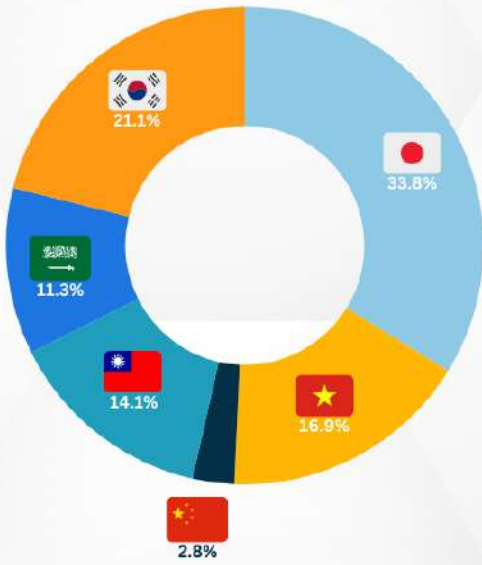

OVERALL NATIONALITY RATIO

- KOREAN
- TAIWANESE
- JAPANESE
- SAUDI ARABIAN
- VIETNAMESE
- CHINESE
- THAI

Most Enrolled Course Duration

NATIONALITY RATIO

- KOREAN
- TAIWANESE
- JAPANESE
- SAUDI ARABIAN
- VIETNAMESE
- CHINESE
- THAI

CAFE CAMPUS

- SPEED ESL
- INTENSIVE ESL
- LITE ESL

GENDER RATIO

- FEMALE
- MALE

AGE RATIO

- 10~17 YEARS OLD
- 26~29 YEARS OLD
- 18~22 YEARS OLD
- 30~39 YEARS OLD
- 23~25 YEARS OLD

NATIONALITY RATIO

- KOREAN
- JAPANESE
- VIETNAMESE
- CHINESE
- TAIWANESE
- SAUDI ARABIAN

SPARTA CAMPUS

- 24 ESL
- IELTS
- TOEIC

GENDER RATIO

- FEMALE
- MALE

AGE RATIO

- 18-22 YEARS OLD
- 23-25 YEARS OLD
- 26-29 YEARS OLD
- 30-39 YEARS OLD
- 40+ YEARS OLD

NATIONALITY RATIO

- KOREAN
- JAPANESE
- Vietnamese
- THAI
- TAIWANESE
- SAUDI ARABIAN
- CHINESE