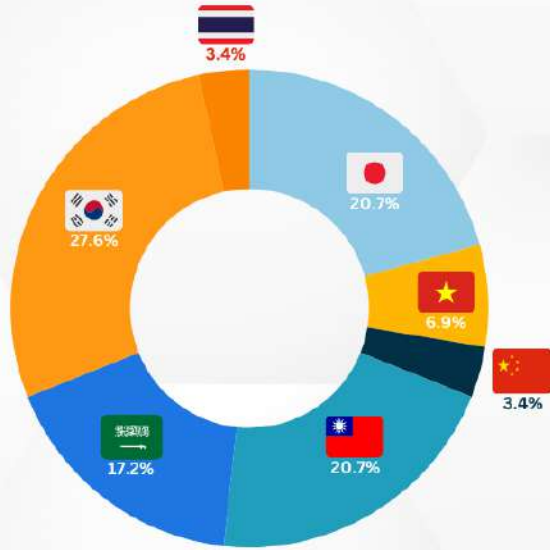

OVERALL NATIONALITY RATIO

- KOREAN
- TAIWANESE
- JAPANESE
- SAUDI ARABIAN
- VIETNAMESE
- CHINESE
- THAI

Most Enrolled Course Duration

NATIONALITY RATIO

- KOREAN
- TAIWANESE
- JAPANESE
- SAUDI ARABIAN
- VIETNAMESE
- CHINESE
- THAI

CAFE CAMPUS

- SPEED ESL
- INTENSIVE ESL
- LITE ESL

GENDER RATIO

- FEMALE
- MALE

AGE RATIO

- 10~17 YEARS OLD
- 26~29 YEARS OLD
- 18~22 YEARS OLD
- 30~39 YEARS OLD
- 23~25 YEARS OLD

NATIONALITY RATIO

- KOREAN
- JAPANESE
- VIETNAMESE
- CHINESE
- TAIWANESE
- SAUDI ARABIAN