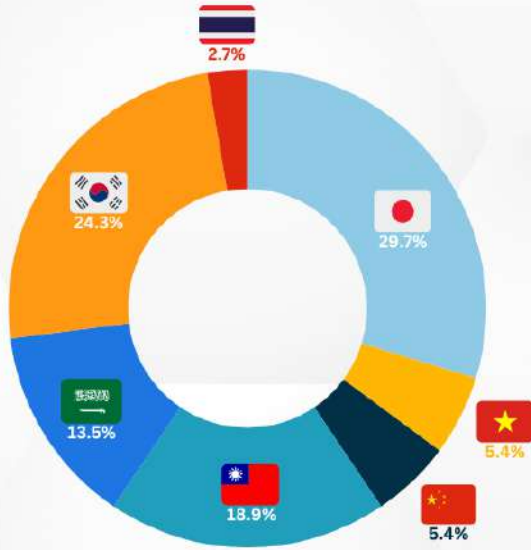

OVERALL NATIONALITY RATIO

- KOREAN
- TAIWANESE
- JAPANESE
- SAUDI ARABIAN
- VIETNAMESE
- CHINESE
- THAI

Most Enrolled Course Duration

NATIONALITY RATIO

- KOREAN
- TAIWANESE
- JAPANESE
- SAUDI ARABIAN
- VIETNAMESE
- CHINESE
- THAI

CAFE CAMPUS

- SPEED ESL
- INTENSIVE ESL
- LITE ESL

GENDER RATIO

- FEMALE
- MALE

AGE RATIO

- 10~17 YEARS OLD
- 26~29 YEARS OLD
- 18~22 YEARS OLD
- 30~39 YEARS OLD
- 23~25 YEARS OLD

NATIONALITY RATIO

- KOREAN
- JAPANESE
- VIETNAMESE
- CHINESE
- TAIWANESE
- SAUDI ARABIAN

SPARTA CAMPUS

- 24 ESL
- IELTS
- TOEIC

GENDER RATIO

- FEMALE
- MALE

AGE RATIO

- 18-22 YEARS OLD
- 23-25 YEARS OLD
- 26-29 YEARS OLD
- 30-39 YEARS OLD
- 40+ YEARS OLD

NATIONALITY RATIO

- KOREAN
- JAPANESE
- Vietnamese
- THAI
- TAIWANESE
- SAUDI ARABIAN
- CHINESE

CITY CAMPUS

- SPEED ESL
- FLEXI ESL
- ESP (Biz 2.0)
- IELTS

GENDER RATIO

- FEMALE
- MALE

AGE RATIO

- 23-25 YEARS OLD
- 26-29 YEARS OLD
- 30-39 YEARS OLD
- 40+ YEARS OLD