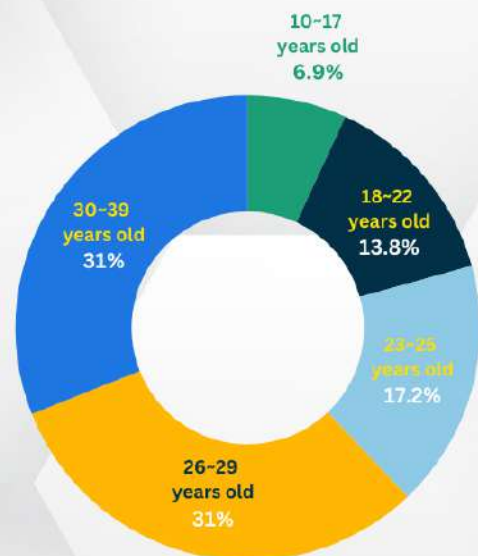

OVERALL NATIONALITY RATIO

- KOREAN
- TAIWANESE
- JAPANESE
- SAUDI ARABIAN
- VIETNAMESE
- CHINESE
- THAI

Most Enrolled Course Duration

NATIONALITY RATIO

- KOREAN
- TAIWANESE
- JAPANESE
- SAUDI ARABIAN
- VIETNAMESE
- CHINESE
- THAI

CAFE CAMPUS

- SPEED ESL
- INTENSIVE ESL
- LITE ESL

GENDER RATIO

- FEMALE
- MALE

AGE RATIO

- 10~17 YEARS OLD
- 26~29 YEARS OLD
- 18~22 YEARS OLD
- 30~39 YEARS OLD
- 23~25 YEARS OLD

NATIONALITY RATIO

- KOREAN
- JAPANESE
- VIETNAMESE
- CHINESE
- TAIWANESE
- SAUDI ARABIAN