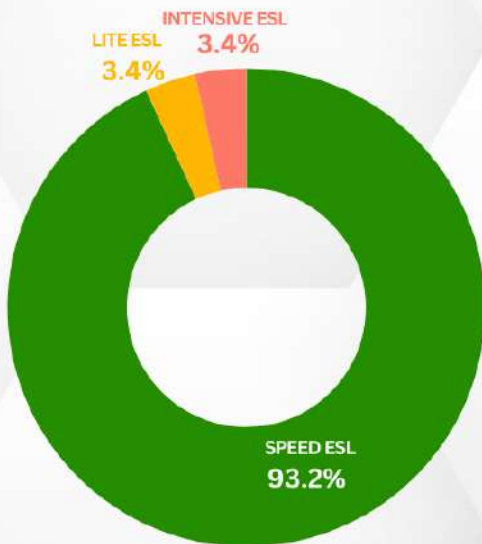

OVERALL NATIONALITY RATIO

- KOREAN
- TAIWANESE
- JAPANESE
- SAUDI ARABIAN
- VIETNAMESE
- CHINESE
- THAI

Most Enrolled Course Duration

NATIONALITY RATIO

- KOREAN
- TAIWANESE
- JAPANESE
- SAUDI ARABIAN
- VIETNAMESE
- CHINESE
- THAI

CAFE CAMPUS

- SPEED ESL
- INTENSIVE ESL
- LITE ESL

GENDER RATIO

- FEMALE
- MALE

AGE RATIO

- 10~17 YEARS OLD
- 26~29 YEARS OLD
- 18~22 YEARS OLD
- 30~39 YEARS OLD
- 23~25 YEARS OLD

NATIONALITY RATIO

- KOREAN
- JAPANESE
- VIETNAMESE
- CHINESE
- TAIWANESE
- SAUDI ARABIAN