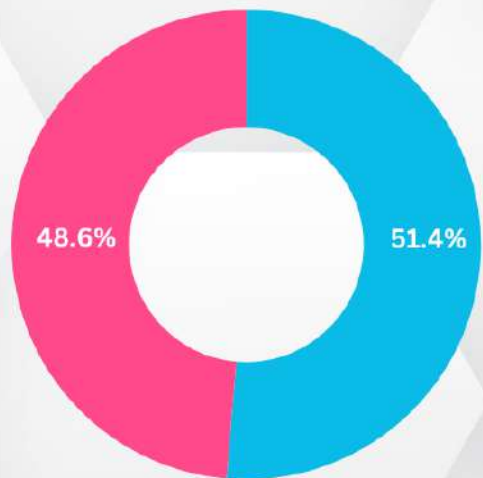

CAFE CAMPUS

- SPEED ESL
- INTENSIVE ESL
- LITE ESL

GENDER RATIO

- FEMALE
- MALE

AGE RATIO

- 10~17 YEARS OLD
- 26~29 YEARS OLD
- 18~22 YEARS OLD
- 30~39 YEARS OLD
- 23~25 YEARS OLD

NATIONALITY RATIO

- KOREAN
- JAPANESE
- VIETNAMESE
- CHINESE
- TAIWANESE
- SAUDI ARABIAN

SPARTA CAMPUS

- 24 ESL
- IELTS
- TOEIC

GENDER RATIO

- FEMALE
- MALE

AGE RATIO

- 18-22 YEARS OLD
- 23-25 YEARS OLD
- 26-29 YEARS OLD
- 30-39 YEARS OLD
- 40+ YEARS OLD

NATIONALITY RATIO

- KOREAN
- JAPANESE
- Vietnamese
- THAI
- TAIWANESE
- SAUDI ARABIAN
- CHINESE

CITY CAMPUS

- SPEED ESL
- FLEXI ESL
- ESP (Biz 2.0)
- IELTS

GENDER RATIO

- FEMALE
- MALE

AGE RATIO

- 23-25 YEARS OLD
- 26-29 YEARS OLD
- 30-39 YEARS OLD
- 40+ YEARS OLD