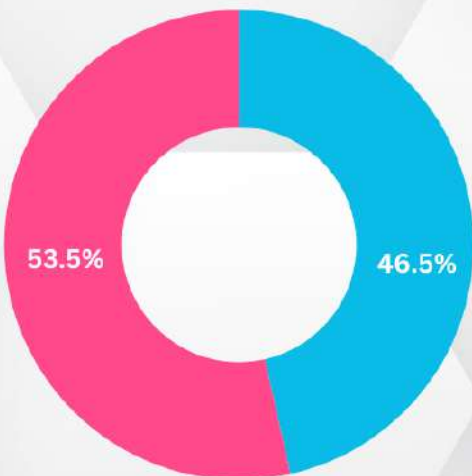

OVERALL NATIONALITY RATIO

- KOREAN
- TAIWANESE
- JAPANESE
- SAUDI ARABIAN
- VIETNAMESE
- CHINESE
- THAI

Most Enrolled Course Duration

NATIONALITY RATIO

- KOREAN
- TAIWANESE
- JAPANESE
- SAUDI ARABIAN
- VIETNAMESE
- CHINESE
- THAI

CAFE CAMPUS

- SPEED ESL
- INTENSIVE ESL
- LITE ESL

GENDER RATIO

- FEMALE
- MALE

AGE RATIO

- 10~17 YEARS OLD
- 26~29 YEARS OLD
- 18~22 YEARS OLD
- 30~39 YEARS OLD
- 23~25 YEARS OLD

NATIONALITY RATIO

- KOREAN
- JAPANESE
- VIETNAMESE
- CHINESE
- TAIWANESE
- SAUDI ARABIAN

SPARTA CAMPUS

- 24 ESL
- IELTS
- TOEIC

GENDER RATIO

- FEMALE
- MALE

AGE RATIO

- 18-22 YEARS OLD
- 23-25 YEARS OLD
- 26-29 YEARS OLD
- 30-39 YEARS OLD
- 40+ YEARS OLD

NATIONALITY RATIO

- KOREAN
- JAPANESE
- Vietnamese
- THAI
- TAIWANESE
- SAUDI ARABIAN
- CHINESE