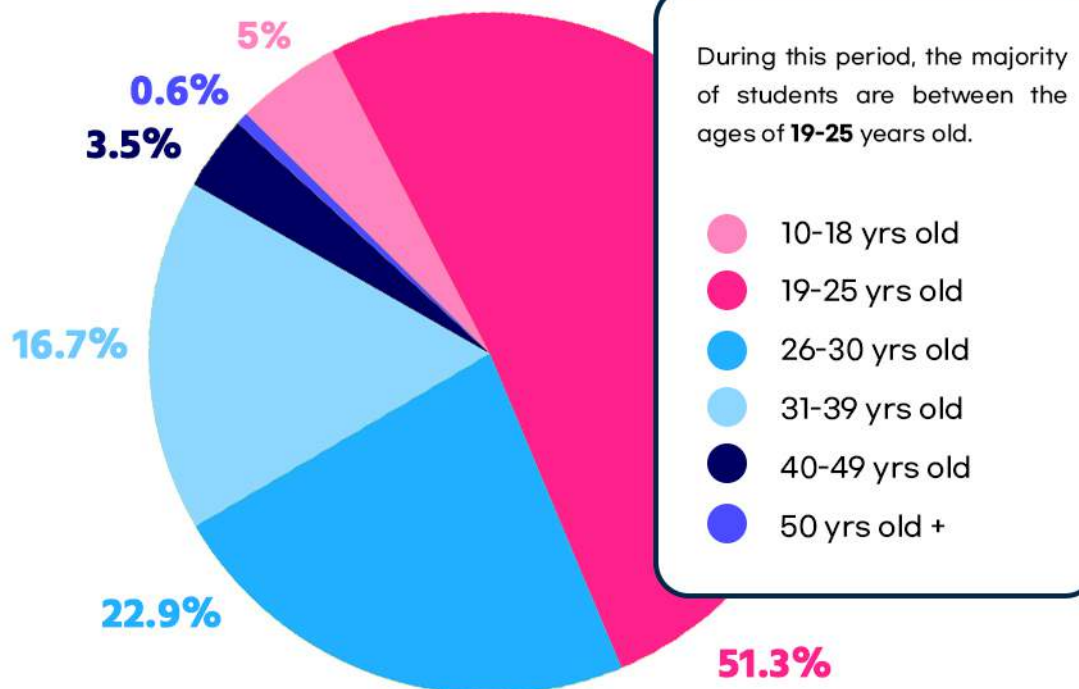

National Rate

SEP 16 - SEP 20

STUDY ABROAD

Students Age

SEP 16 - SEP 20

STUDY PLAN

■空室状況

2024-9-15