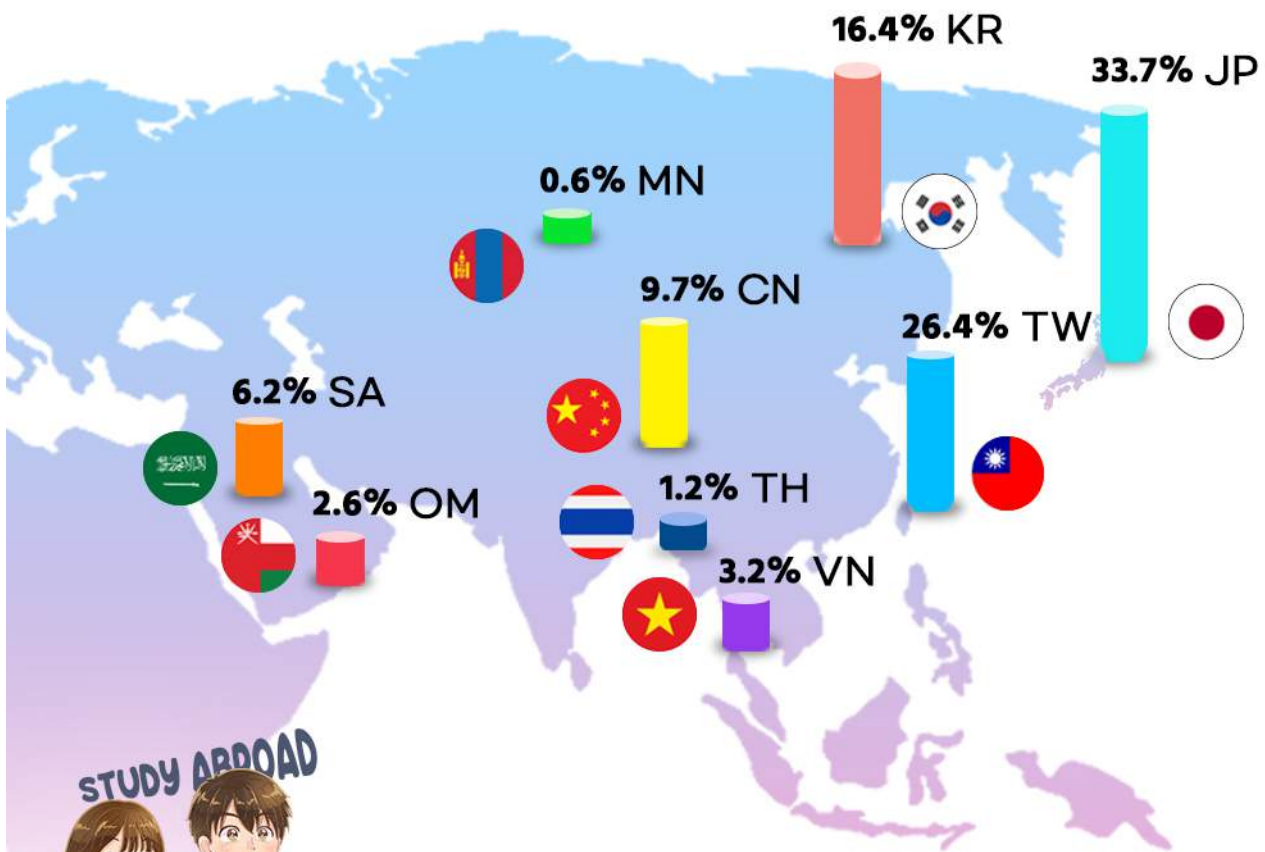

National Rate

SEP 16 - SEP 20

STUDY ABROAD

Students Age

SEP 16 - SEP 20

STUDY PLAN

■空室状況

2024-9-15