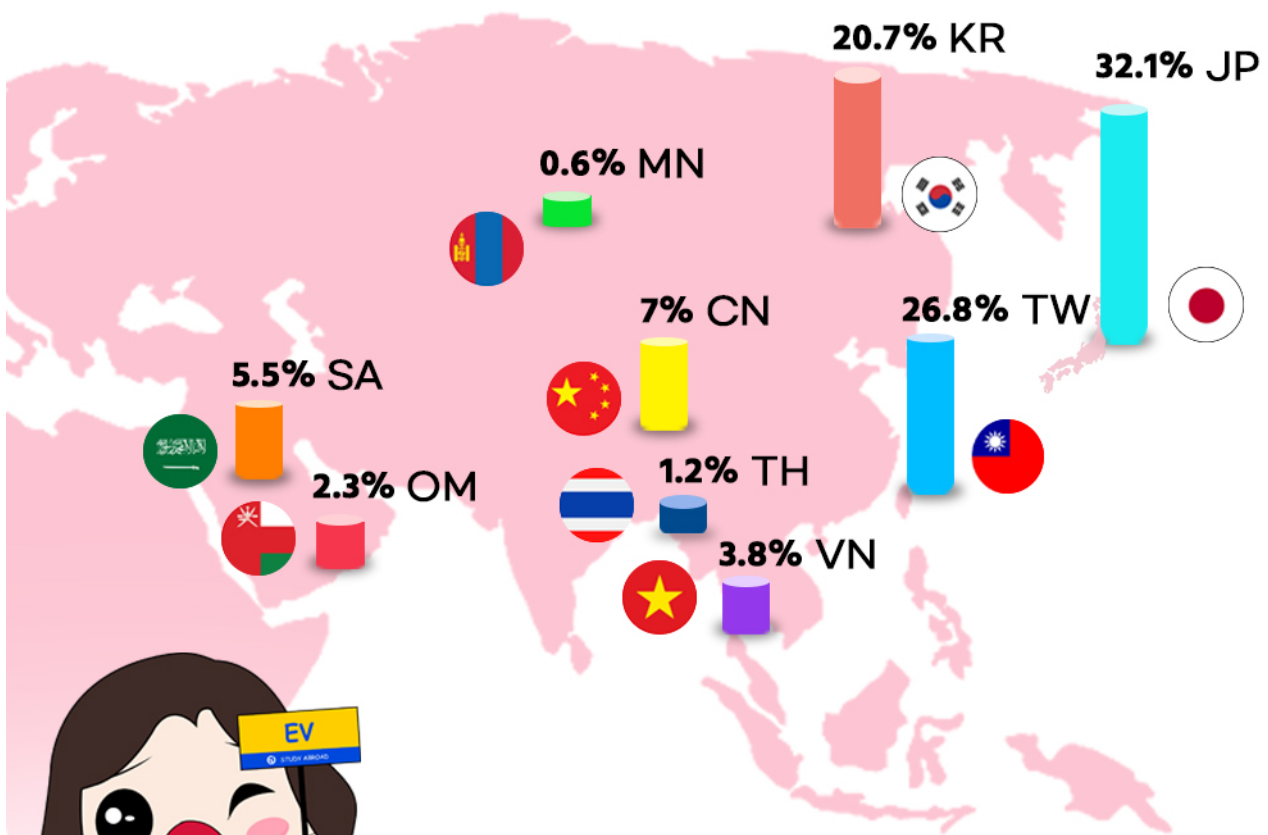

National Rate

SEP 30 - OCT 4

Students Age

SEP 30 - OCT 4

STUDY PLAN

Monthly Students (Percentage)

■空室状況

2024-9-29