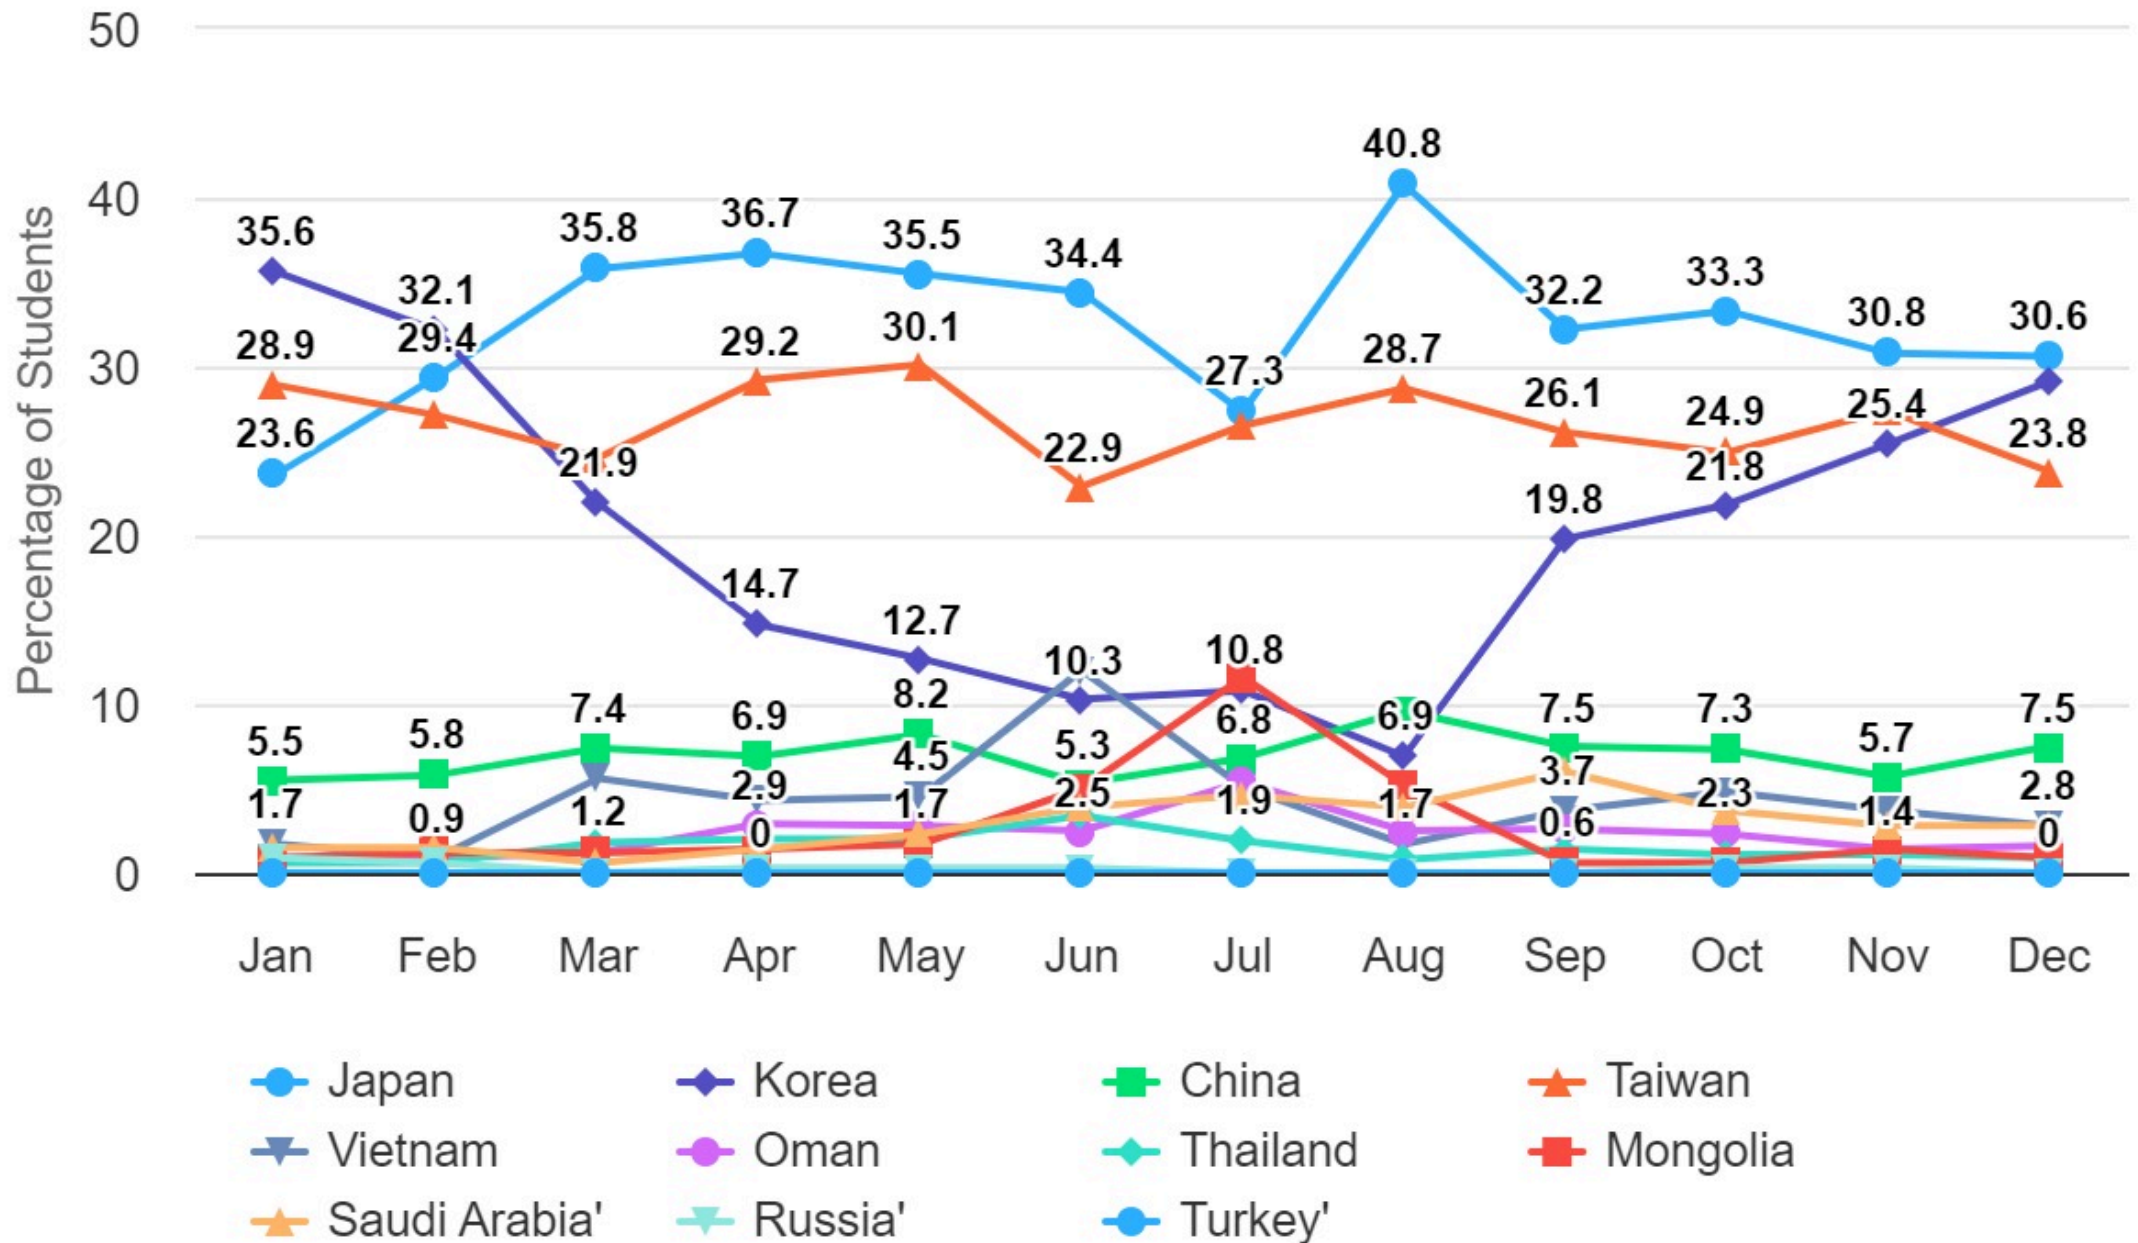

National Rate

SEP 30 - OCT 4

Students Age

SEP 30 - OCT 4

STUDY PLAN

Monthly Students (Percentage)

■空室状況

2024-9-29