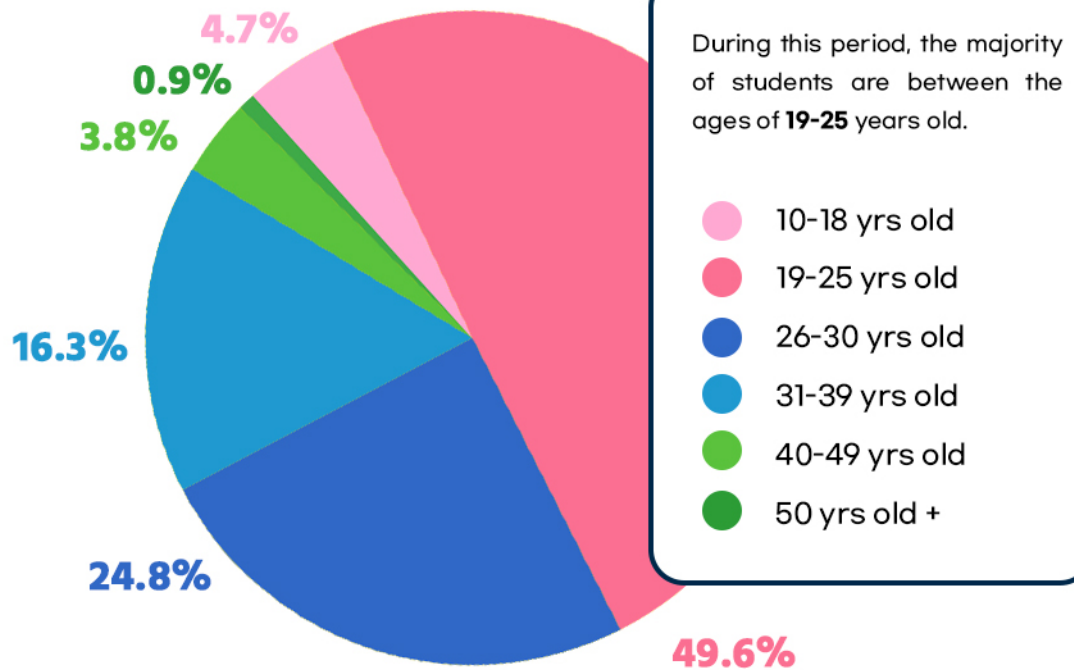

National Rate

SEP 30 - OCT 4

Students Age

SEP 30 - OCT 4

STUDY PLAN

Monthly Students (Percentage)

■空室状況

2024-9-29