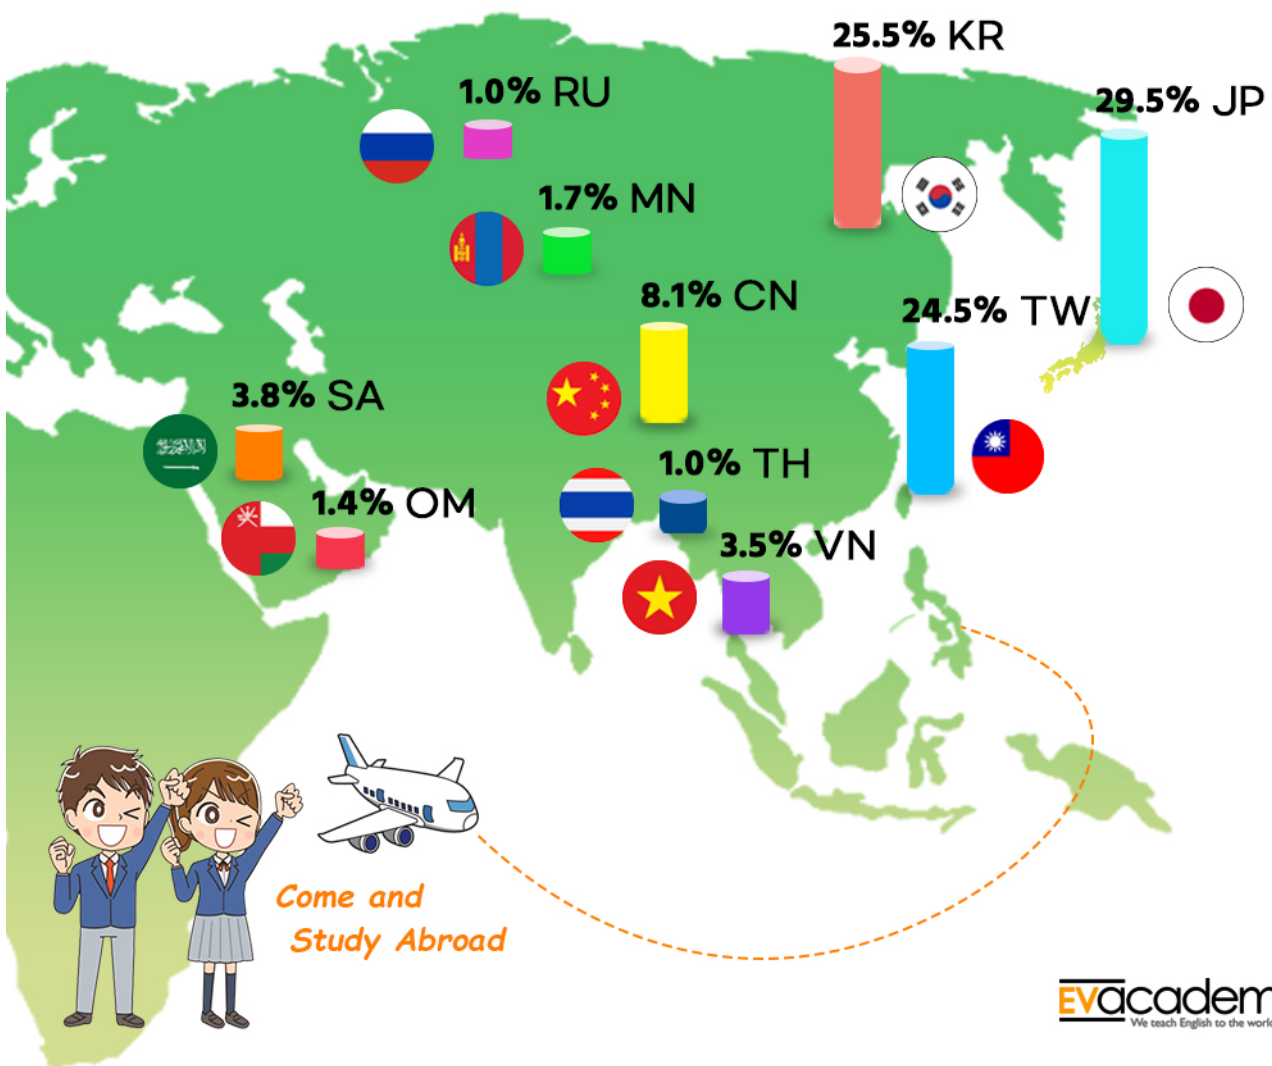

National Rate

NOV 25 - NOV 29

Students Age

NOV 25 - NOV 29

During this period, the majority of students are between the ages of **19-25** years old.

- 10-18 yrs old
- 19-25 yrs old
- 26-30 yrs old
- 31-39 yrs old
- 40-49 yrs old
- 50 yrs old +