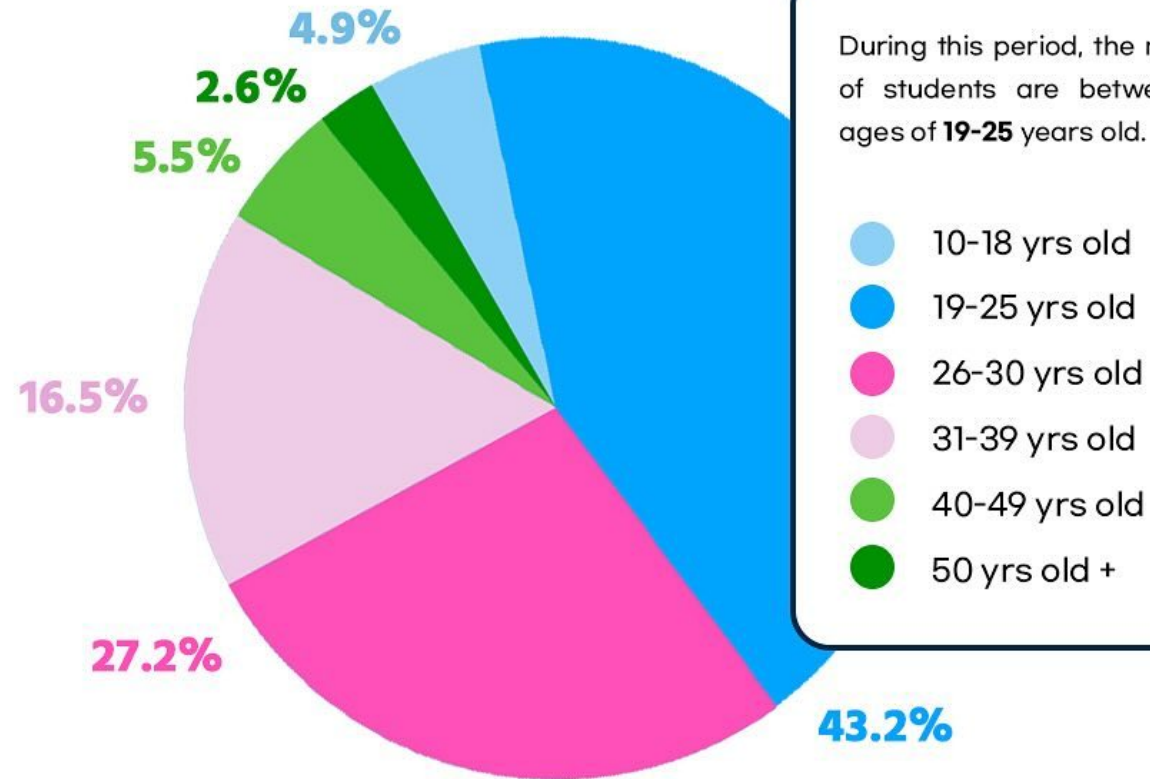

National Rate

NOV 25 - NOV 29

Students Age

NOV 25 - NOV 29

During this period, the majority of students are between the ages of **19-25** years old.

- 10-18 yrs old
- 19-25 yrs old
- 26-30 yrs old
- 31-39 yrs old
- 40-49 yrs old
- 50 yrs old +