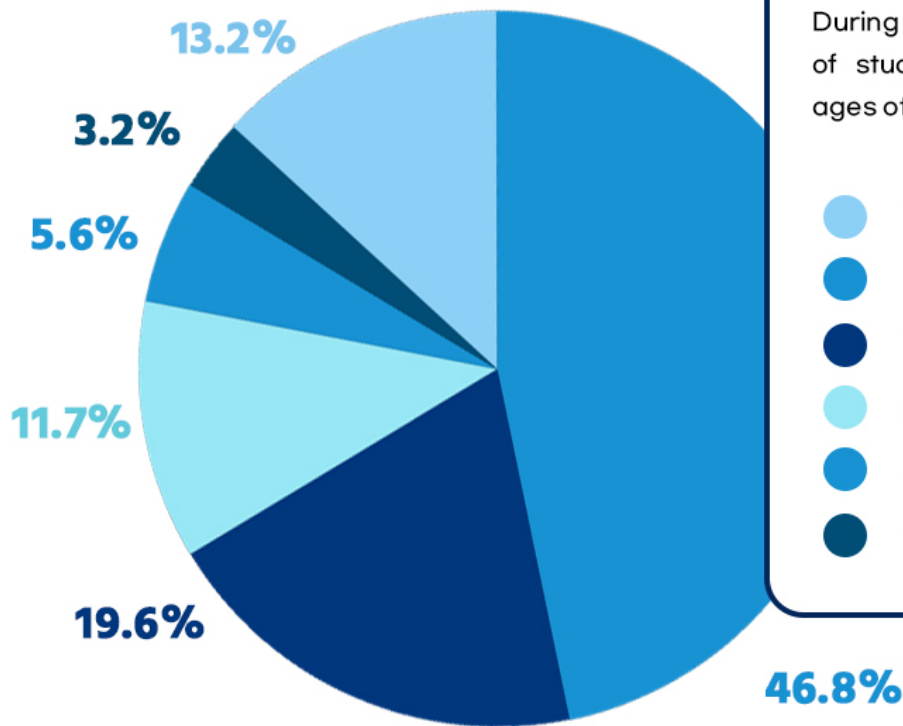

National Rate

JAN 13 - JAN 17

Students Age

JAN 13 - JAN 17

During this period, the majority of students are between the ages of **19-25** years old.

- 7-18 yrs old
- 19-25 yrs old
- 26-30 yrs old
- 31-39 yrs old
- 40-49 yrs old
- 50 yrs old +