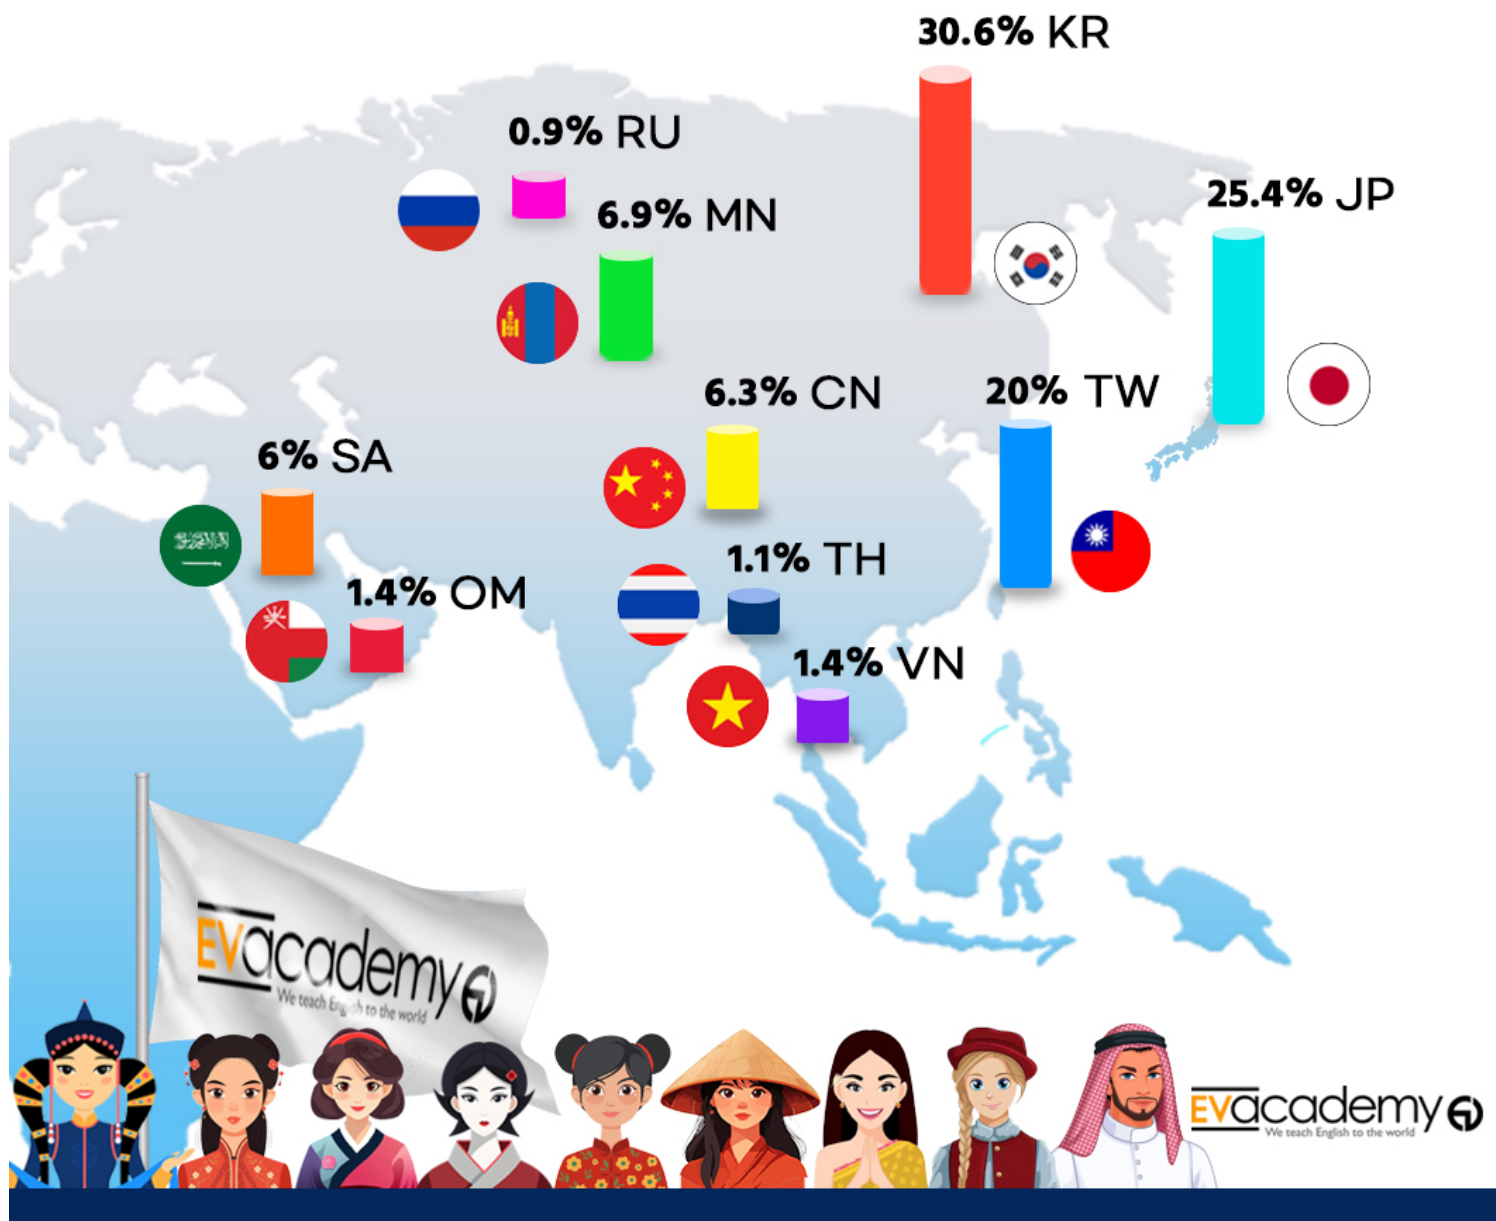

National Rate

JAN 13 - JAN 17

Students Age

JAN 13 - JAN 17

During this period, the majority of students are between the ages of **19-25** years old.

- 7-18 yrs old
- 19-25 yrs old
- 26-30 yrs old
- 31-39 yrs old
- 40-49 yrs old
- 50 yrs old +