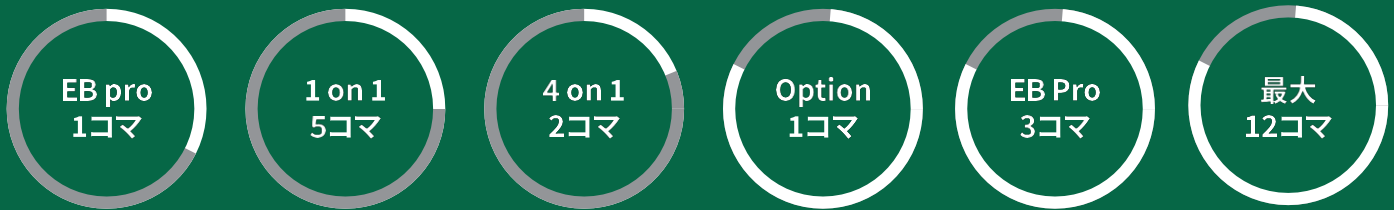

Intensive speaking