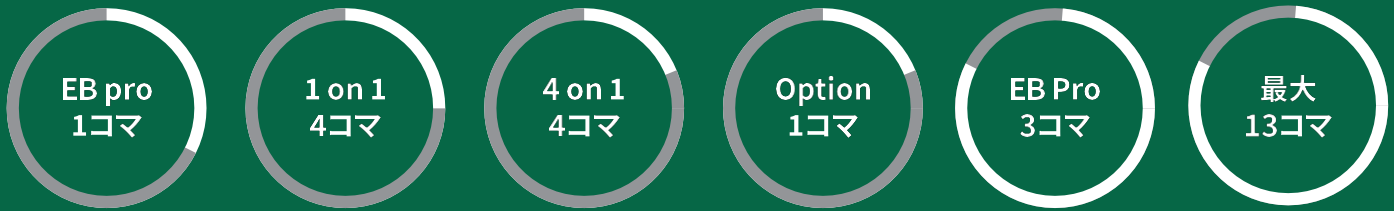

Pines Main Campus Courses

Power Speaking