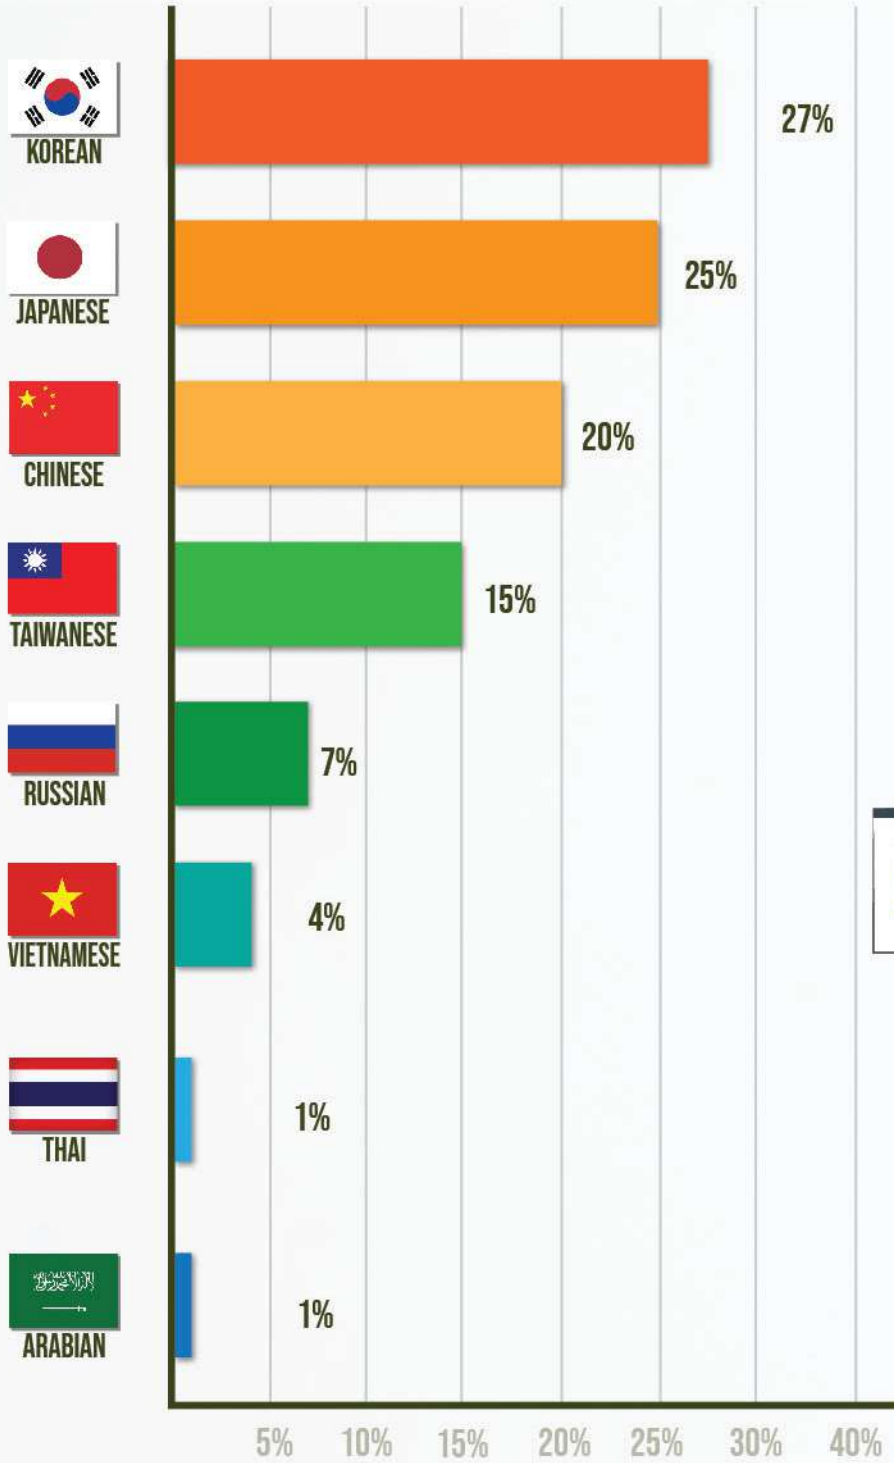

SINULOG FESTIVAL IN CEBU

The Sinulog festival in Cebu is an awe-inspiring and colorful celebration that draws attention. The festival honors the Sto. Niño celebrated with a spectacular display of color, music, and dance performances. The grand parade shows off the festival's participants dressed in lavish, brilliantly colored costumes and executing traditional dance routines to the beat of drums and other musical instruments. This yearly event, held on the third Sunday of January, fills Cebu's streets with vivid energy and excitement. The Sinulog festival is a tribute to the Philippines' rich cultural legacy and a must-see event for anybody interested in witnessing the country's distinctive traditions.

ADMISSION DATE INFORMATION

Dormitory

Type	1st Campus Capital	2nd Campus Encanto
Male	1 person room: 2024-09-23	
	2 person room: 2024-03-04	2024-02-19
	3 person room: 2024-02-06	2024-02-19
	4 person room: 2024-07-15	
Female	1 person room: 2024-09-02	
	2 person room: 2024-02-19	2024-02-19
	3 person room: 2024-02-12	2024-02-19
	4 person room: 2024-07-22	

Empty rooms checked: 01 - 18 15:22:31

It can be changed anytime, please contact us.

STUDENT POPULATION PER NATIONALITY

STUDENT POPULATION PER NATIONALITY