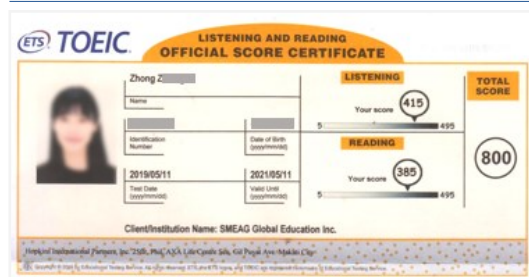

First and Only! 3,000 Test Takers yearly!

ETS TOEIC Testing Center

SMEAG Global Education center was admitted to become an exclusively authorized TOEIC Testing center of Cebu in Philippines from ETS America. Students can take official TOEIC Listening/Reading, Speaking, Writing tests at the place where they take the class and the mock exam. Achieve your goal with the aid of SMEAG's various academic services such as TOEIC Group study, TOEIC Speaking Mock test software and double mock tests!

AUTHORIZED TEST PROVIDER

Score Report of a SMEAG Official TOEIC Exam Applicant

WHY SMEAG TOEIC?

93% achievement rate! TOEIC Guarantee Program

Free tuition fee will be provided to student until the target score is achieved !