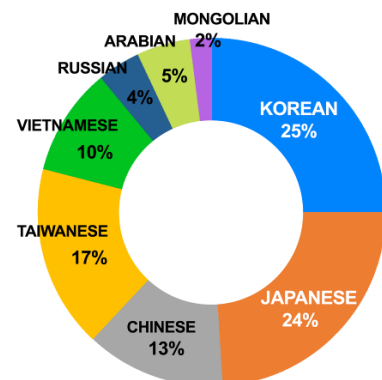

VS

Official TOEIC Examination

Official TOEIC Score acquired in SMEAG TOEIC testing center can be used universally.

TOEIC Group Study

01 Intensive Study **02 Free Materials**

Multinational Students

SMEAG student nationalities in 2019