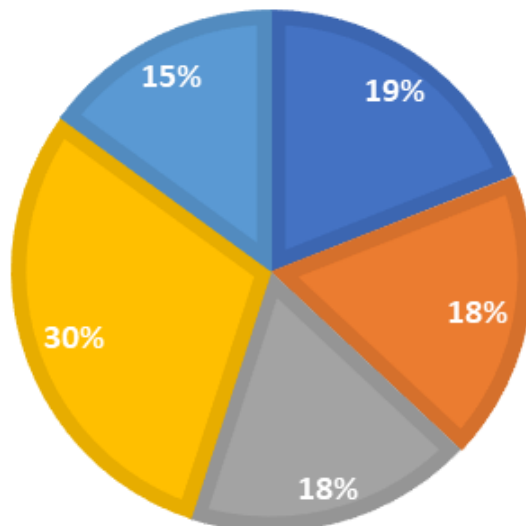

WALES 空き部屋状況

2023.8.2現在

		Sep-23					Oct-23					Nov-23					Dec-23					Jan-24					Feb-24					Mar-24				
		2	9	16	23	30	7	14	21	28	4	11	18	25	2	9	16	23	30	6	13	20	27	3	10	17	24	2	9	16	23	30				
		out	in	out	in	out	in	out	in	out	in	out	in	out	in	out	in	out	in	out	in	out	in	out	in	out	in	out	in	out	in	out	in			
Dormitory Vacancy																																				
Studio Type	Single	2	1	1	2	2	0	1	1	1	1	1	1	1	2	2	2	2	1	1	1	1	0	0	0	0	3	3	3	3	3	3				
	Twin - M	3	3	3	3	3	0	1	1	1	2	2	2	2	3	3	3	3	3	3	3	3	3	3	3	3	3	3	3	3	3	3				
	Twin - F	3	3	3	3	3	0	0	0	0	0	0	0	0	2	2	3	3	3	3	3	3	3	3	3	3	3	3	3	3	3	3				
Premium Studio	Single	1	1	1	1	1	1	1	1	1	0	0	0	0	1	1	1	1	1	1	1	1	1	1	1	1	1	1	1	1	1					
	Twin - M	2	2	2	2	2	2	2	2	2	0	0	0	0	1	1	1	1	1	1	1	1	1	1	1	1	1	1	1	1	1					
	Twin - F	2	2	2	2	2	2	2	2	2	0	0	0	0	1	1	1	1	1	1	1	1	1	1	1	1	1	1	1	1	1					
	3 (Family)	2	2	2	2	2	2	2	2	2	0	0	0	0	1	1	1	1	1	0	0	0	0	0	1	1	0	3	3	2	2	2				
Share Type	Single - M	2	2	2	1	1	1	1	1	1	2	2	2	2	0	0	0	0	1	1	0	0	0	0	1	2	2	2	2	1	1	1				
	Single - F	1	1	1	0	0	0	0	0	0	0	0	0	0	2	2	2	2	2	2	2	2	2	2	2	2	2	2	2	2	3					
	Twin - M	1	1	1	2	2	2	2	2	2	2	2	2	2	2	2	2	2	2	2	2	2	2	2	2	2	2	2	2	2	2					
	Twin - F	2	2	2	0	0	0	0	1	1	1	1	1	1	1	1	2	2	2	2	2	2	2	2	2	2	2	2	2	2	2					
	Triple - M	3	3	3	3	3	3	3	3	3	3	3	3	3	3	3	3	3	3	3	3	3	3	3	3	3	3	3	3	3	3					
Condo Tyoe	Semi - M	1	2	2	2	2	2	2	2	2	2	2	2	2	2	2	2	2	0	0	0	0	0	0	0	0	0	3	3	3	3					
	Semi - F	2	2	2	2	2	2	2	2	2	2	2	2	2	2	2	2	2	0	0	0	0	0	0	0	0	0	3	3	3	3					
	Family	3	3	3	3	3	3	3	3	3	3	3	3	3	3	3	3	3	0	0	0	0	0	0	0	0	0	3	3	3	3					
Premium Condo	Semi - M	0	0	0	0	0	0	0	0	0	0	0	0	0	0	0	0	0	0	0	0	0	0	0	0	0	0	0	0	0	0					
	Semi - F	0	0	0	0	0	0	0	0	0	0	0	0	0	0	0	0	0	0	0	0	0	0	0	0	0	0	0	0	0	0					
	Family	0	0	0	0	0	0	0	0	0	0	0	0	0	0	0	0	0	0	0	0	0	0	0	0	0	0	0	0	0	0					

青…タームはじめ、青黄…団体ピックアップ対象日、
白…個人ピックアップのみ、赤…入学受け入れ不可日

残室0の場合でもお部屋のアレンジが可能なケースがあります。直接担当者にお問い合わせください

WALES 国籍比率

2023.8.2現在

Japan Korea China Taiwan Saudi Arabia

5月の国籍比率は日本43%、韓国29%、中国8%、台湾4%、サウジ16%でした。
夏休みに入り中国、台湾のファミリーの入学が増加したため、
全体として日本人比率が大幅に下がりました。

2024年2~3月のご予約ただいま受付中。

人気のスタジオシングル、シェアシングルルームのお申込みはお早めをお願いします。